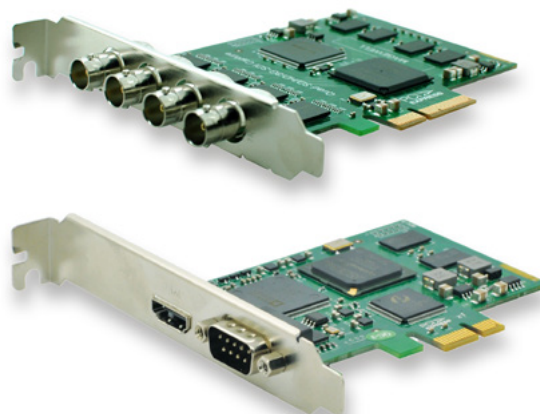

4 HD-SDI inputs capture card included

1 HDMI input capture card included