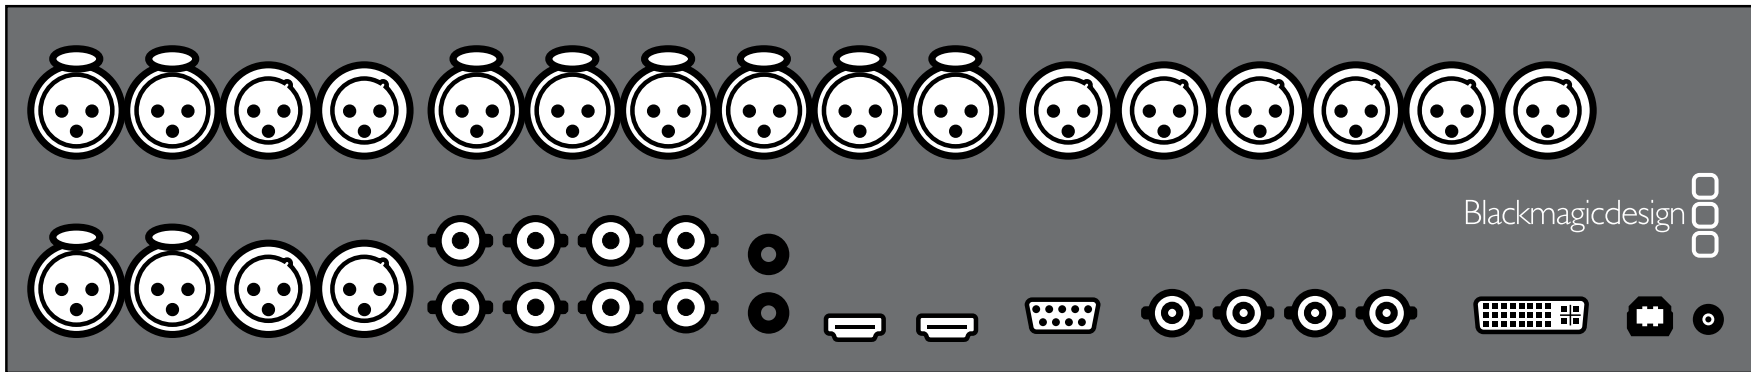

Analog Audio IN

AES/EBU Digital Audio IN

Analog Audio OUT

AES/EBU Digital Audio OUT

Analog Audio IN

Analog Video IN & OUT

HDMI IN HDMI OUT

SD/HD/3GHD-SDI IN (A) IN (B) OUT (A) OUT (B)

USB

Analog Audio OUT

Monitor Audio Left & Right OUT

Remote IN/OUT

PCI Express 4 Lane

Multibridge Eclipse