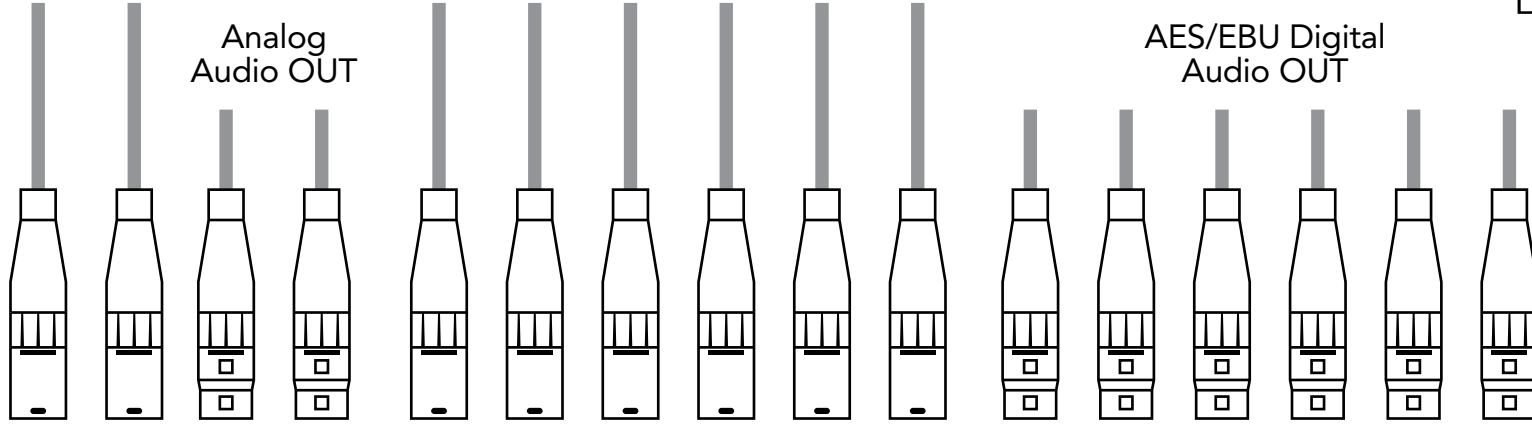

Analog Audio IN

AES/EBU Digital Audio IN

Analog Audio OUT

AES/EBU Digital Audio OUT

Analog Audio IN

Analog Video IN & OUT

HDMI IN HDMI OUT

SD/HD/3GHD-SDI IN (A) IN (B) OUT (A) OUT (B)

USB

Analog Audio OUT

Monitor Audio Left & Right OUT

Remote IN/OUT

PCI Express 4 Lane

Multibridge Eclipse