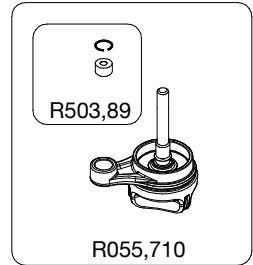

R055,738

R055,709B

R055,744

R535,02

R190,621

TO BE MOUNTED
ON TUBES

R536,08

TO BE MOUNTED
ON TUBES

R503,89

R055,710

Tool (TORX T25) included in :
- Spare part R536M,06
- Spare part R535M,24
- Spare part R055,634

R536,07

R536M,06

R536,07

R535M,24

R055,745