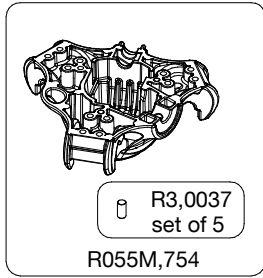

R055M,704

R055,708

R055,707

R055,737

R055,739

R3,0037
set of 5

R055M,754

R535,04

R055,738

R055,709B

R055,744

R535,02

R190,621

TO BE MOUNTED
ON TUBES

R536,08

TO BE MOUNTED
ON TUBES

R503,89

R055,710

Tool (TORX T25) included in :
- Spare part R536M,06
- Spare part R535M,24
- Spare part R055,634

R536,07

R536M,06

R536,07

R535M,24

R055,745