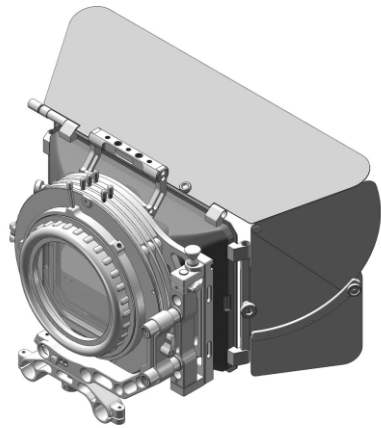

MM-5 Matte Box Kit

#3010205

Connecting diameter: 156mm
Filter size: 5.65x5.65"

CF Sunshade
#3010205-01

3-filter stage
#3010205-02

5.65x5.65"
Filter frame
#3010205-03

Bellows Ring
#3010205-04

LWS Swing Away
Bracket
#3010205-05

Adapter for
19 mm Rods
#3010201-14

Top Flag
#3010205-06
L-Side Flag
#3010205-07
R-Side Flag
#3010205-08

Optional

Bellows Ring V2 156mm
#3010205-9

Adapter Rings for Bellows Ring V2 114mm
#30102004.301 (80mm) #30102004.302 (85mm)
#30102004.303 (87mm) #30102004.304 (90mm)
#30102004.305 (95mm) #30102004.306 (98mm)
#30102004.307 (100mm) #30102004.308 (110mm)