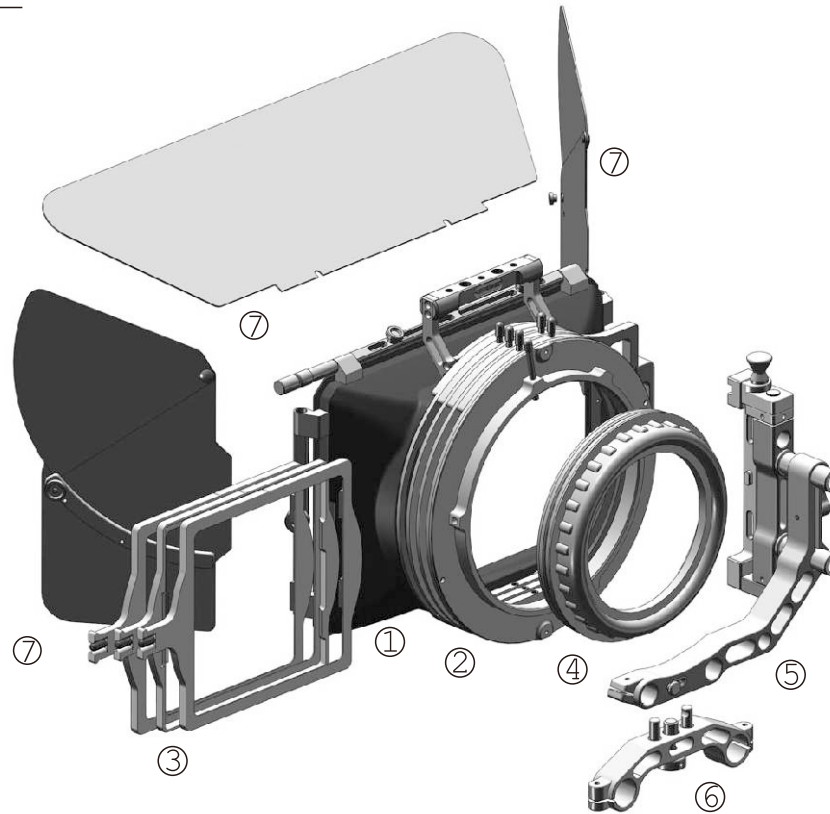

MM-5 Matte Box Kit

#3010205

Connecting diameter: 156mm
Filter size: 5.65x5.65"

CF Sunshade
#3010205-01

3-filter stage
#3010205-02

5.65x5.65"
Filter frame
#3010205-03

Bellows Ring
#3010205-04

LWS Swing Away
Bracket
#3010205-05

Adapter for
19 mm Rods
#3010201-14

Top Flag
#3010205-06
L-Side Flag
#3010205-07
R-Side Flag
#3010205-08

Optional

Bellows Ring V2 156mm
#3010205-9

Adapter Rings for Bellows Ring V2 114mm
#30102004.301 (80mm) #30102004.302 (85mm)
#30102004.303 (87mm) #30102004.304 (90mm)
#30102004.305 (95mm) #30102004.306 (98mm)
#30102004.307 (100mm) #30102004.308 (110mm)

4x5.65" Filter frame
#3010205-10

4-filter stage
#3010205-11

Adapter for 15mm Studio
#3010201-15