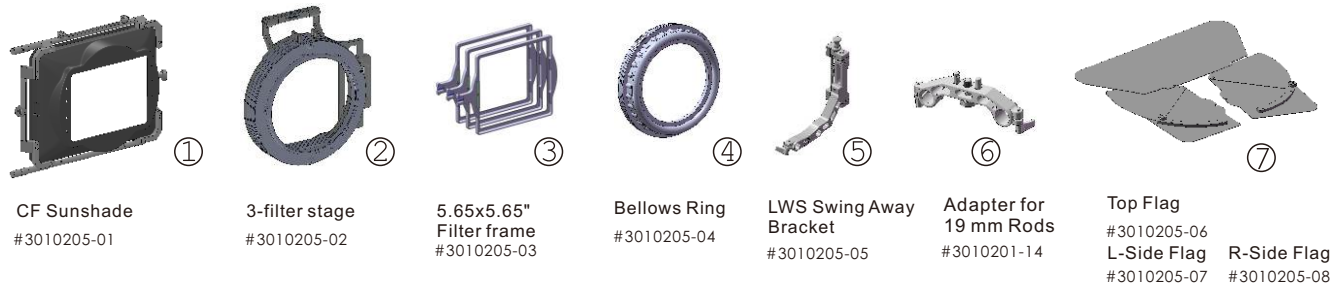

MM-5 Matte Box Kit

#3010205

Connecting diameter: 156mm
Filter size: 5.65x5.65"

CF Sunshade
#3010205-01

3-filter stage
#3010205-02

5.65x5.65"
Filter frame
#3010205-03

Bellows Ring
#3010205-04

LWS Swing Away
Bracket
#3010205-05

Adapter for
19 mm Rods
#3010201-14

Top Flag
#3010205-06
L-Side Flag
#3010205-07
R-Side Flag
#3010205-08

Optional

Bellows Ring V2 156mm
#3010205-9

Adapter Rings for Bellows Ring V2 114mm
#30102004.301 (80mm) #30102004.302 (85mm)
#30102004.303 (87mm) #30102004.304 (90mm)
#30102004.305 (95mm) #30102004.306 (98mm)
#30102004.307 (100mm) #30102004.308 (110mm)