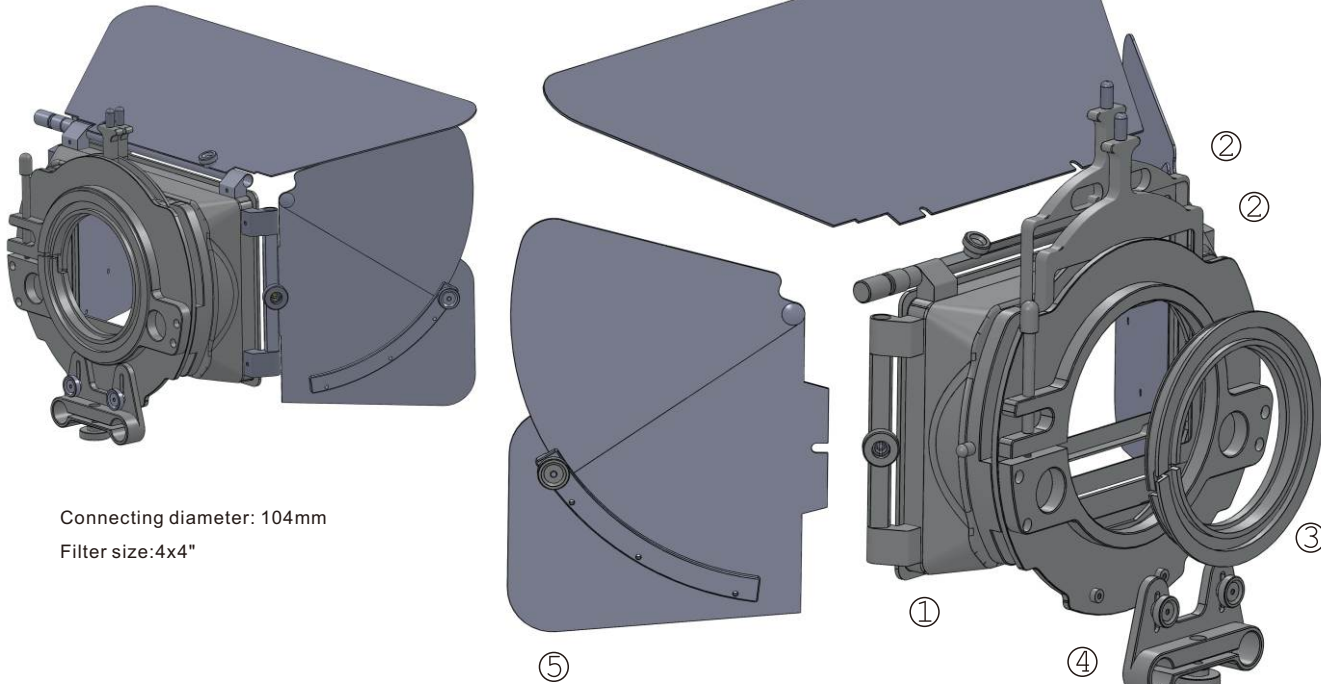

MM-3 Matte Box Kit

#3010203

Connecting diameter: 104mm
Filter size: 4x4"

1
ABS Sunshade
2-filter stage
#3010203-01

2
4x4 Filter frame
#3010203-02

3
Adapter Ring 104mm to 85mm
#30102004.208

4
Bracket for 15mm LWS Rods
#3010203-03

5
Top Flag
#3010202-06
L-Side Flag R-Side Flag
#3010202-07 #3010202-08

Optional

- Adapter Rings for Clamp adapter 104mm**
- #30102004.201 (62mm) #30102004.202 (72mm)
 - #30102004.203 (75mm) #30102004.204 (77mm)
 - #30102004.205 (80mm) #30102004.206 (82mm)
 - #30102004.207 (83mm) #30102004.208 (85mm)
 - #30102004.209 (86mm) #30102004.210 (87mm)
 - #30102004.211 (90mm) #30102004.212 (92mm)
 - #30102004.213 (94mm) #30102004.214 (95mm)

Swing-Open Adapter for 15mm Rods
#30102003

15mm to 19mm clamp
#3031109