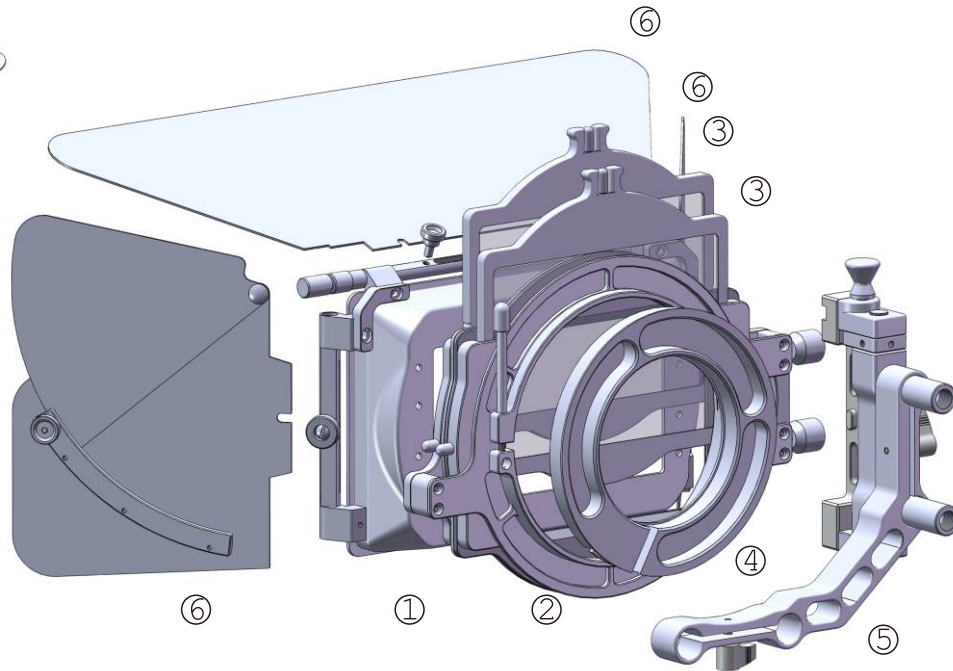

MM-2 Matte Box Kit

#3010202

Connecting diameter: 130mm
Filter size: 4x5.65"

ABS Sunshade
#3010202-01

2-filter stage
#3010202-02

4x5.65" Filter frame
#3010201-03

Adapter Ring
130mm to 85mm
#30102004-102

LWS Swing Away Bracket
#3010202-05

Top Flag
#3010202-06
L-Side Flag #3010202-07
R-Side Flag #3010202-08

Optional

Bellows Adapter 130mm
#3010202-09

Bellows Ring V2 130mm to 114mm
#3010202-10

Adapter Rings for Clamp adapter 130mm
#30102004.101 (80mm) #30102004.102 (85mm)
#30102004.103 (87mm) #30102004.104 (90mm)
#30102004.105 (95mm) #30102004.106 (100mm)
#30102004.107 (110mm) #30102004.108 (114mm)
#30102004.109 (98mm)

Adapter Rings for Bellows Ring /V2 114mm
#30102004.301 (80mm) #30102004.302 (85mm)
#30102004.303 (87mm) #30102004.304 (90mm)
#30102004.305 (95mm) #30102004.306 (98mm)
#30102004.307 (100mm) #30102004.308 (110mm)