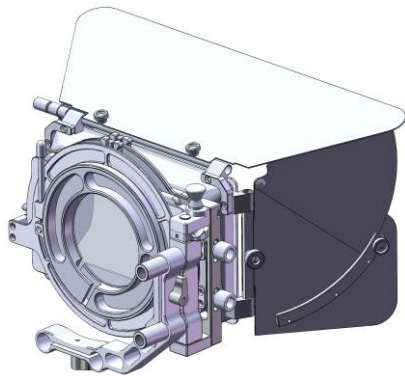

MM-2 Matte Box Kit

#3010202

Connecting diameter: 130mm
Filter size: 4x5.65"

ABS Sunshade
#3010202-01

2-filter stage
#3010202-02

4x5.65" Filter frame
#3010201-03

Adapter Ring
130mm to 85mm
#30102004-102

LWS Swing Away Bracket
#3010202-05

Top Flag
#3010202-06
L-Side Flag #3010202-07
R-Side Flag #3010202-08

Optional

Bellows Adapter 130mm
#3010202-09

Bellows Ring V2 130mm to 114mm
#3010202-10

Adapter Rings for Clamp adapter 130mm
#30102004.101 (80mm) #30102004.102 (85mm)
#30102004.103 (87mm) #30102004.104 (90mm)
#30102004.105 (95mm) #30102004.106 (100mm)
#30102004.107 (110mm) #30102004.108 (114mm)
#30102004.109 (98mm)

Adapter Rings for Bellows Ring /V2 114mm
#30102004.301 (80mm) #30102004.302 (85mm)
#30102004.303 (87mm) #30102004.304 (90mm)
#30102004.305 (95mm) #30102004.306 (98mm)
#30102004.307 (100mm) #30102004.308 (110mm)