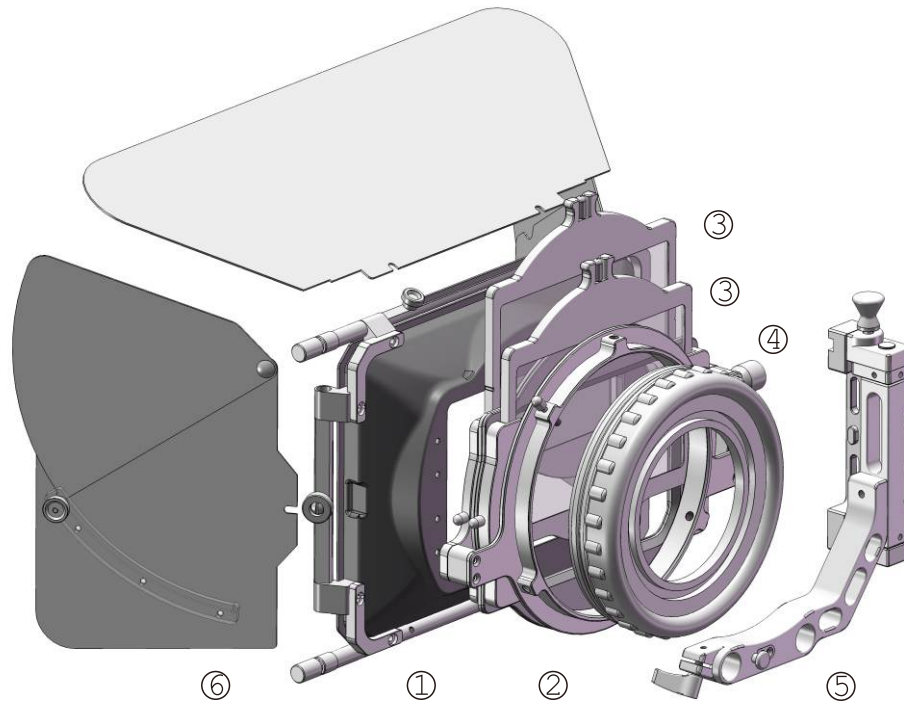

# MM-1 Matte Box Kit

#3010201

Connecting diameter: 144mm  
Filter size: 4x5.65"

CF Sunshade  
#3010201-01

2-filter stage  
#3010201-02

4x5.65" Filter frame  
#3010201-03

Bellows Ring 114mm  
#3010201-04

LWS Swing Away Bracket  
#3010201-05

Top Flag #3010201-06  
L-Side Flag #3010201-07  
R-Side Flag #3010201-08

## Optional

Clamp Adapter 144mm  
#3010201-09

Bellows Ring V2 114mm  
#3010201-10

Adapter Rings for Clamp adapter 144mm  
#30102004.001 (80mm) #30102004.002 (85mm)  
#30102004.003 (87mm) #30102004.004 (90mm)  
#30102004.005 (95mm) #30102004.006 (100mm)  
#30102004.007 (110mm) #30102004.008 (114mm)  
#30102004.009 (98mm)

Adapter Rings for Bellows Ring /V2 114mm  
#30102004.301 (80mm) #30102004.302 (85mm)  
#30102004.303 (87mm) #30102004.304 (90mm)  
#30102004.305 (95mm) #30102004.306 (98mm)  
#30102004.307 (100mm) #30102004.308 (110mm)