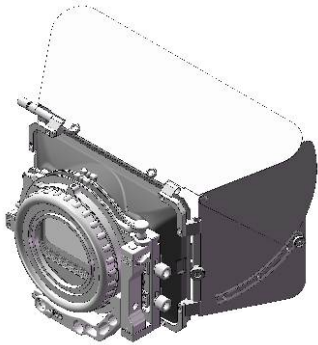

# MM-1 Matte Box Kit

#3010201

Connecting diameter: 144mm  
Filter size: 4x5.65"

CF Sunshade  
#3010201-01

2-filter stage  
#3010201-02

4x5.65" Filter frame  
#3010201-03

Bellows Ring 114mm  
#3010201-04

LWS Swing Away Bracket  
#3010201-05

Top Flag #3010201-06  
L-Side Flag #3010201-07  
R-Side Flag #3010201-08

## Optional

Clamp Adapter 144mm  
#3010201-09

Bellows Ring V2 114mm  
#3010201-10

Adapter Rings for Clamp adapter 144mm  
#30102004.001 (80mm) #30102004.002 (85mm)  
#30102004.003 (87mm) #30102004.004 (90mm)  
#30102004.005 (95mm) #30102004.006 (100mm)  
#30102004.007 (110mm) #30102004.008 (114mm)  
#30102004.009 (98mm)

Adapter Rings for Bellows Ring /V2 114mm  
#30102004.301 (80mm) #30102004.302 (85mm)  
#30102004.303 (87mm) #30102004.304 (90mm)  
#30102004.305 (95mm) #30102004.306 (98mm)  
#30102004.307 (100mm) #30102004.308 (110mm)