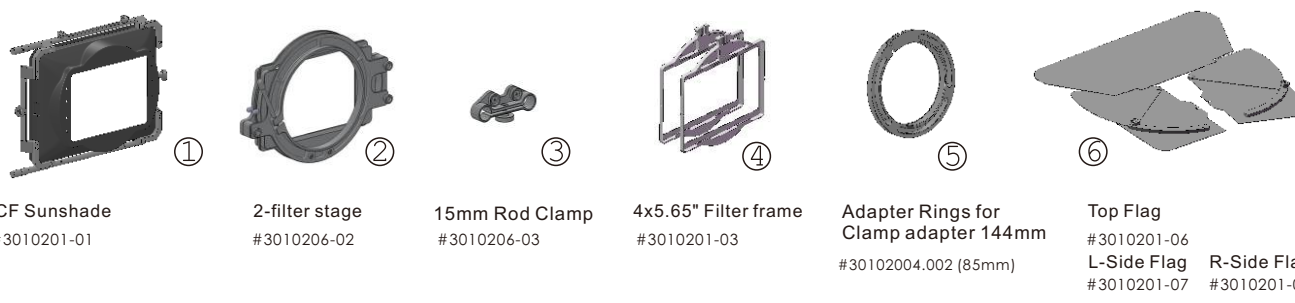

MM-102 Matte Box Kit

#3010206

CF Sunshade
#3010201-01

2-filter stage
#3010206-02

15mm Rod Clamp
#3010206-03

4x5.65" Filter frame
#3010201-03

Adapter Rings for
Clamp adapter 144mm
#30102004.002 (85mm)

Top Flag
#3010201-06
L-Side Flag
#3010201-07
R-Side Flag
#3010201-08

Optional

Clamp Adapter 144mm
#3010206-04

Bellows Ring
114mm
#3010201-04

Bellows Ring V2
114mm
#3010201-10

Adapter Rings for Clamp adapter 144mm
#30102004.001 (80mm) #30102004.002 (85mm)
#30102004.003 (87mm) #30102004.004 (90mm)
#30102004.005 (95mm) #30102004.006 (100mm)
#30102004.007 (110mm) #30102004.008 (114mm)
#30102004.009 (98mm)

Adapter Rings for Bellows Ring 114mm
#30102004.301 (80mm) #30102004.302 (85mm)
#30102004.303 (87mm) #30102004.304 (90mm)
#30102004.305 (95mm) #30102004.306 (98mm)
#30102004.307 (100mm) #30102004.308 (110mm)