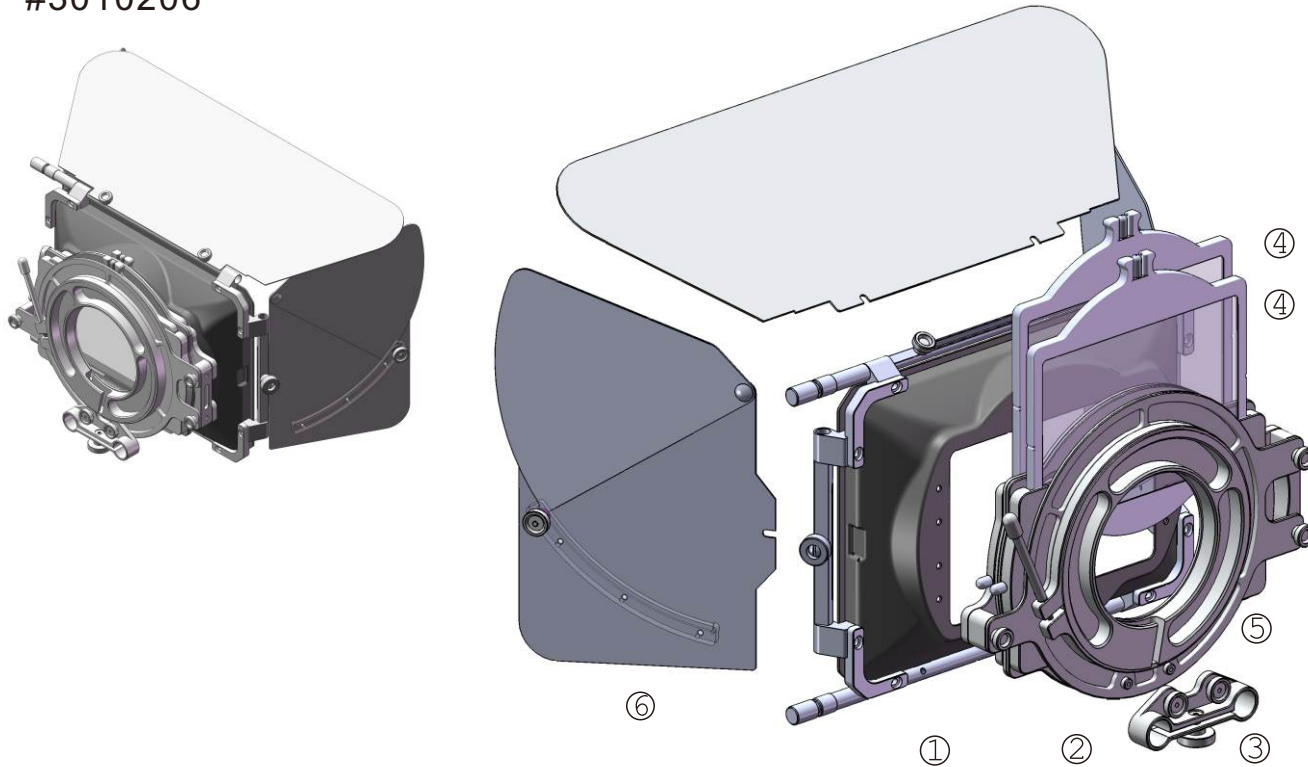

MM-102 Matte Box Kit

#3010206

CF Sunshade
#3010201-01

2-filter stage
#3010206-02

15mm Rod Clamp
#3010206-03

4x5.65" Filter frame
#3010201-03

Adapter Rings for
Clamp adapter 144mm
#30102004.002 (85mm)

Top Flag
#3010201-06
L-Side Flag
#3010201-07
R-Side Flag
#3010201-08

Optional

Clamp Adapter 144mm
#3010206-04

Bellows Ring
114mm
#3010201-04

Bellows Ring V2
114mm
#3010201-10

Adapter Rings for Clamp adapter 144mm
#30102004.001 (80mm) #30102004.002 (85mm)
#30102004.003 (87mm) #30102004.004 (90mm)
#30102004.005 (95mm) #30102004.006 (100mm)
#30102004.007 (110mm) #30102004.008 (114mm)
#30102004.009 (98mm)

Adapter Rings for Bellows Ring 114mm
#30102004.301 (80mm) #30102004.302 (85mm)
#30102004.303 (87mm) #30102004.304 (90mm)
#30102004.305 (95mm) #30102004.306 (98mm)
#30102004.307 (100mm) #30102004.308 (110mm)