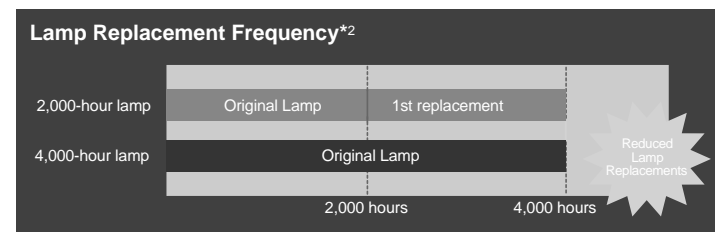

Present in impressive full1080p high-definition,
complete with split (side-by-side) screen display.
Vividly reproduce your presentation and video images in brilliant 5000lm
for videoconferences, seminars, lectures and meetings.
With the FL7000U your power of expression is a cut above the rest
and is a key to persuasive presentations every time.

projector that's ideal for you.

Visual communications that's a step ahead

New

Super bright 5000lm

The FL7000U delivers super bright 5000 lumen images. A high brightness level for presenting in large meeting rooms and conference halls.

Ultra Quiet 29dBA Operation

Fan noise emanating from a projector can get annoying during a presentation or videoconference, but now that's a thing of the past. The FL7000U offers a significantly low noise level of only 29dBA (low lamp mode). As a result, your audience can enjoy the presentation or conference without noisy distractions from the projector.

Long 4000hrs Lamp Life

Designed with a lamp temperature controlling system, the FL7000U can support an estimated lamp life of up to 4000 hours*1. The long life lamp makes dramatic reductions in overall cost of ownership by decreasing the frequency of lamp replacements.