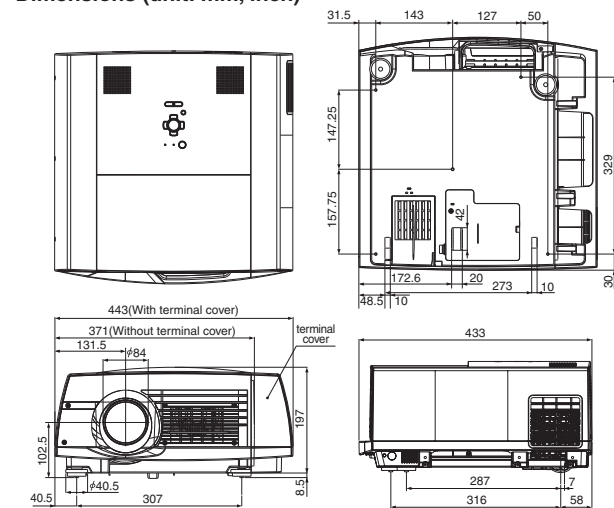

Dimensions (unit: mm, inch)

Specifications

Model	FL7000U
Display technology	1.1" 3-LCD (with micro lens)
Resolution	1920 x 1080 (Total 2,073,600 pixels)
Brightness	5000 ANSI Lumens
Contrast ratio	1000:1 (on/off)
Projection lens	f=51-64mm, F1.8-2.1
Throw ratio	2.01 - 2.56
Offset axis	10 : 0 (default) with variable H + V powered lens shift (excluding OL-X500FR)
Zoom / Focus	Motorized Zoom & Focus
Picture size	60" - 250" (Diagonal)
Source lamp	220W (Shut Off Time 4000Hrs) with Low mode, 275W (Shut Off Time 2000Hrs) with Standard mode
Computer compatibility	Resolution: 640 x 400 (Expand) - 1920 x 1080 (Real) - 1600 x 1200 (Compress) Sync on Green available
Video compatibility	NTSC / NTSC 4.43 / PAL (including PAL-M, N) / SECAM / PAL-60, Component Video: 480i/p (525i/p), 576i/p (625i/p), 720p (750p 50/60Hz), 1080i (1125i 50/60Hz), 1080p (1125p 50/60Hz), (1080i (1250i 50Hz) is not available) SCART (RGB + 1V sync, only Mini D-Sub 15pin Terminal)
Input terminals	PC: 5 BNC x 1, Mini D-Sub 15pin x 1, DVI-D(with HDCP) x 1, PC Audio: Stereo mini jack (φ3.5mm) x 2 Video: RCA x 1 or BNC x 1, S-VIDEO (4pin) x 1 or S-VIDEO Y/C (BNC), Video Audio: RCA (L/R) x 2
Output terminals	RGB: Min D-Sub 15 pin x 1, Audio: Stereo mini jack (φ3.5mm) x 1 (Variable Out)
Communication terminals	LAN (RJ-45): x 1 (Projector control), RS-232C: D-Sub 9pin x 1 (Direct command is available.), USB: x 1 (for Mouse Cursor Control), Wired remote (IN): x 1 (φ3.5mm Stereo mini jack), Wired remote (OUT): x 1 (φ3.5mm Stereo mini jack)
Audio speaker	10W Mono
Dimensions (W x H x D)	17.4 x 8.1 x 17.1 inch (Including Detachable Terminal Cover)
Weight	9.8kg / 21.6lbs (Excluding Detachable Terminal Cover)
Power supply	AC100 - 240V, 50/60Hz
Accessories	Replacement Lamp (VLT-XL6600LP), Optional Lens: OL-X500SZ, OL-X500LZ, OL-500TZ, OL-X500FR(F), Hard shell rolling case: XL7000-ATAC, Ceiling Mount: XL5950CM
Warranty	3-Years Parts/Labor, 3-Years Express Replacement Assistance, 1-Year or 500 hours lamp warranty (whichever comes first)

• Compliance with ISO21118-2005
• All brand names and product names are trademarks, registered trademarks or trade names of their respective holders.
* Lamp life specification is an estimate based on information provided by the lamp manufacturer and is not the duration of the warranty. Lamp will shut-off automatically when usage reaches the specified estimated maximum lamp hours.

Projection Distance with Optional Lenses

Screen Size (inch)	OL-X500SZ		OL-X500LZ		OL-X500TZ		OL-X500FR			
	Shortest (Wide)		Longest (Tele)		Shortest (Wide)		Longest (Tele)			
	inch	m	inch	m	inch	m	inch	m		
60	74	1.9	90	2.3	-	-	-	-	41	1.0
80	100	2.5	121	3.1	161	4.1	228	5.8	357	9.1
100	125	3.2	152	3.9	203	5.2	286	7.3	448	11.4
150	189	4.8	229	5.8	307	7.8	432	11.0	675	17.1
200	253	6.4	305	7.8	411	10.4	577	14.7	902	22.9
250	317	8.1	-	-	515	13.1	722	18.4	1129	28.7