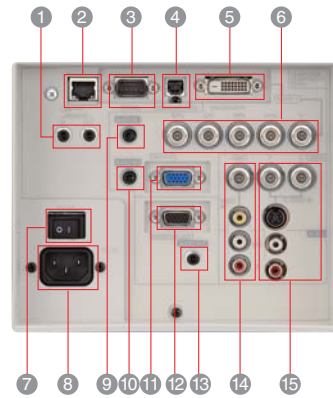

New

FL7000U

FULL HD 1080 **5000lm**
HIGH BRIGHTNESS

Input and Output Terminals

1. 1 REMOTE IN and OUT terminals
2. 2 LAN terminal
3. 3 SERIAL terminal (D-SUB 9-pin)
4. 4 USB (COMPUTER) terminal
5. 5 COMPUTER/COMPONENT VIDEO DVI-D (HDCP) terminal (DVI-D 24-pin)
6. 6 COMPUTER / COMPONENT VIDEO IN 1 terminals (R/Ps, G/Y, B/Ps, H/HV, V) (BNC)
7. 7 Main power switch O : OFF 1 : ON
8. 8 Power jack
9. 9 AUDIO IN 1 terminal (Mini jack)
   — The AUDIO IN 1 terminal is used for both COMPUTER 1 and DVI input.
10. 10 AUDIO IN 2 terminal (Mini jack)
11. 11 COMPUTER/COMPONENT VIDEO IN 2 terminal (Mini D-SUB 15-pin)
12. 12 MONITOR OUT terminal (Mini D-SUB 15-pin)
13. 13 AUDIO OUT terminal (Mini jack)
14. 14 VIDEO IN and audio input terminals
15. 15 S-VIDEO IN and audio input terminals

Optional Lenses Line-UP

* For those who already have OL-X500FR, a front cabinet CA-XL6600(FR) is necessary for use.

Dimensions (unit: mm, inch)

Specifications