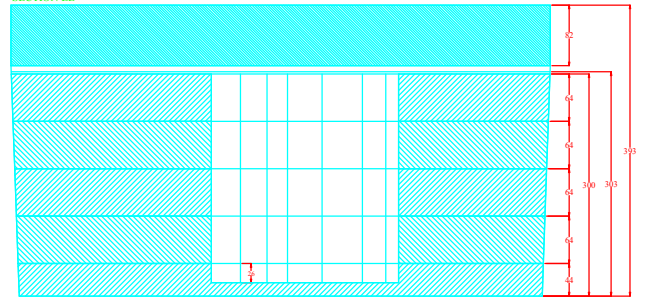

CVP SALES  
 MOVI M10 & ACCS CASE PACK  
 PELI 1630

SECTION AA

SECTION DD

SECTION BB

SECTION EE

SECTION CC

SECTION FF