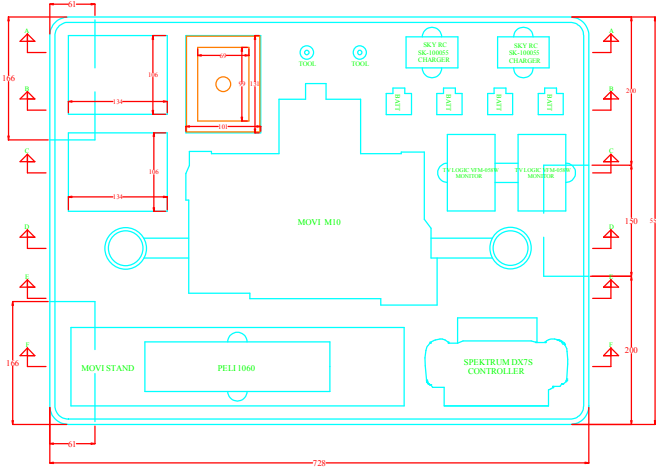

CVP SALES  
 MOVI M10 & ACCS CASE PACK  
 PELI 1630

SECTION AA

SECTION DD

SECTION BB

SECTION EE

SECTION CC

SECTION FF