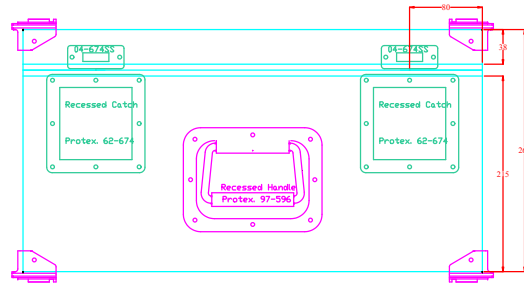

FILMSCAPE MEDIA LTD
 COOKE S4i 18/25/32/50/75/100mm LENSES (6 WAY) CASE

SECTION AA

SECTION BB

SECTION CC

LMP-07176

FILMSCAPE MEDIA LTD
 COOKE S4i 18/25/32/50/75/100mm LENSES (6 WAY) CASE

LMP-07176F