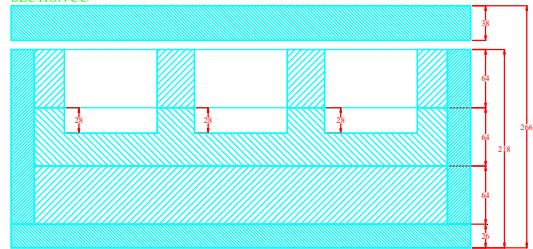

FILMSCAPE MEDIA LTD
 COOKE S4i 18/25/32/50/75/100mm LENSES (6 WAY) CASE

SECTION AA

SECTION BB

SECTION CC

LMP-07176

FILMSCAPE MEDIA LTD
 COOKE S4i 18/25/32/50/75/100mm LENSES (6 WAY) CASE

LMP-07176F