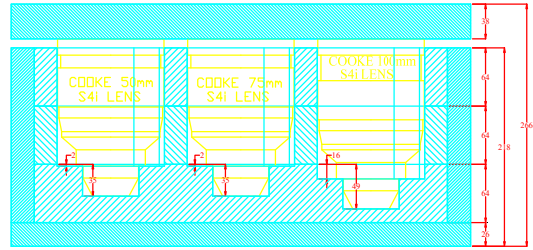

FILMSCAPE MEDIA LTD
 COOKE S4i 18/25/32/50/75/100mm LENSES (6 WAY) CASE

SECTION AA

SECTION BB

SECTION CC

LMP-07176

FILMSCAPE MEDIA LTD
 COOKE S4i 18/25/32/50/75/100mm LENSES (6 WAY) CASE

LMP-07176F