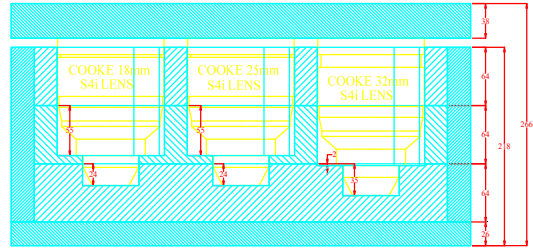

FILMSCAPE MEDIA LTD
 COOKE S4i 18/25/32/50/75/100mm LENSES (6 WAY) CASE

SECTION AA

SECTION BB

SECTION CC

LMP-07176

FILMSCAPE MEDIA LTD
 COOKE S4i 18/25/32/50/75/100mm LENSES (6 WAY) CASE

LMP-07176F