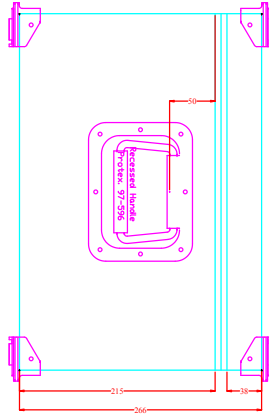

FILMSCAPE MEDIA LTD
 COOKE S4i 18/25/32/50/75/100mm LENSES (6 WAY) CASE

SECTION AA

SECTION BB

SECTION CC

LMP-07176

FILMSCAPE MEDIA LTD
 COOKE S4i 18/25/32/50/75/100mm LENSES (6 WAY) CASE

LMP-07176F