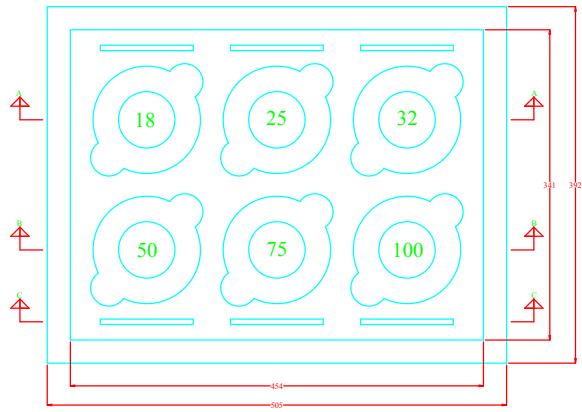

FILMSCAPE MEDIA LTD
 COOKE S4i 18/25/32/50/75/100mm LENSES (6 WAY) CASE

SECTION AA

SECTION BB

SECTION CC

LMP-07176

FILMSCAPE MEDIA LTD
 COOKE S4i 18/25/32/50/75/100mm LENSES (6 WAY) CASE

LMP-07176F