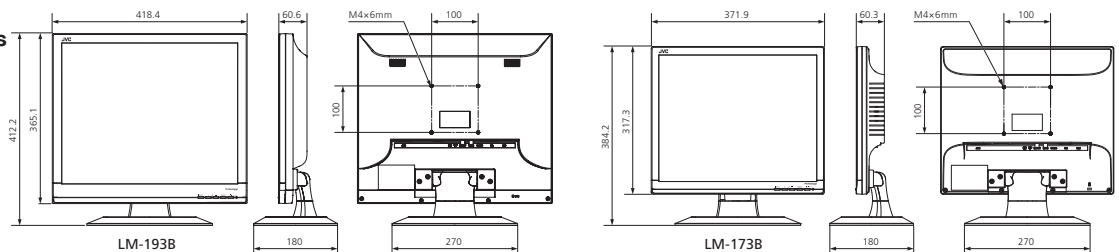

Specifications

Model No.	LM-193B	LM-173B	
Display			
Display size/type	19" (48 cm)/LCD	17" (43 cm)/LCD	
Aspect ratio	5:4		
Dot pitch (per one triad)	0.294 x 0.294 mm	0.264 x 0.264 mm	
Number of pixels	1280 (H) x 1024 (V)		
Brightness	250 cd/m ²		
Viewing angle	H: 170° (85°/ 85°), V: 160° (80°/ 80°) (typ.)		
Contrast ratio	1000 :1		
Display colour	16.7 million		
Response time	5 ms		
Terminal			
Video	Video	BNC (Input x 1, Output x 1)	
	S-Video	Input x 1, mini-DIN 4-pin	
	RGB	Input x 1, D-sub 15-pin x 1	
	HDMI	Input x 1 (type A)	
Audio	Audio input	3.5 mm stereo jack x 1	
	Audio output	3.5 mm stereo jack x 1	
	Output power	0.5 W x 2	
General			
Power source	AC 100 V – 240 V (50 Hz/60 Hz)		
Energy efficiency class	A		
Power consumption	ON mode	15 W	13 W
	Stand-by mode	0.23W	0.23 W
	Annual energy consumption	22 kWh/year *	19 kWh/year*
External dimensions	without stand (W x H x D)	418.4 x 365.1 x 60.6 mm	371.9 x 317.3 x 60.3 mm
	with stand (W x H x D)	418.4 x 412.2 x 180 mm	371.9 x 384.2 x 180 mm
Weight (net) with/without stand	3.6 kg / 3.2 kg	3.0 kg / 2.6 kg	
Rated input current	0.59 A	0.51 A	
OSD languages	English, German, French, Italian, Spanish, Norwegian, Portuguese, Japanese		
VESA mount size	100 mm x 100 mm (M4 x 6 mm)		

✓ : Available
N : Not available

External Dimensions (Unit: mm)

HDMI, the HDMI logo and High-definition Multimedia Interface are trademarks or registered trademarks of HDMI Licensing LLC.
All other brand or product names may be trademarks and/or registered trademarks of their respective owners.
Any rights not expressly granted herein are reserved.