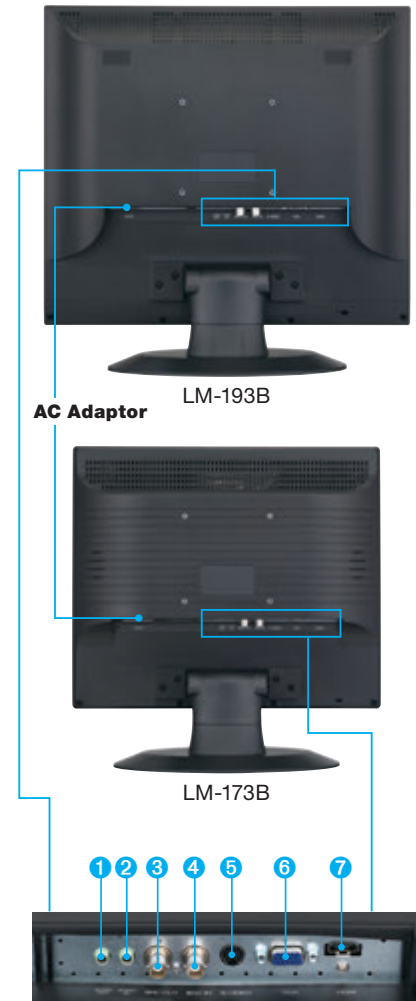

■ **A Wide Range of Input and Output Terminals**

The monitor is equipped with a wide range of terminals for connecting to various sources including BNC video in/out, S-Video in, mini-DIN 4pin x1, RGB In x1, and HDMI In x1. Built-in AC power with input power terminal on the back of the panel helps to make for clean cabling and easy handling of the monitor.

Specifications

Model No.	LM-193B	LM-173B	
Display			
Display size/type	19" (48 cm)/LCD	17" (43 cm)/LCD	
Aspect ratio	5:4		
Dot pitch (per one triad)	0.294 x 0.294 mm	0.264 x 0.264 mm	
Number of pixels	1280 (H) x 1024 (V)		
Brightness	250 cd/m ²		
Viewing angle	H: 170° (85°/ 85°), V: 160° (80°/ 80°) (typ.)		
Contrast ratio	1000 :1		
Display colour	16.7 million		
Response time	5 ms		
Terminal			
Video	Video	BNC (Input x 1, Output x 1)	
	S-Video	Input x 1, mini-DIN 4-pin	
	RGB	Input x 1, D-sub 15-pin x 1	
	HDMI	Input x 1 (type A)	
Audio	Audio input	3.5 mm stereo jack x 1	
	Audio output	3.5 mm stereo jack x 1	
	Output power	0.5 W x 2	
General			
Power source	AC 100 V – 240 V (50 Hz/60 Hz)		
Energy efficiency class	A		
Power consumption	ON mode	15 W	13 W
	Stand-by mode	0.23W	0.23 W
	Annual energy consumption	22 kWh/year *	19 kWh/year*
External dimensions	without stand (W x H x D)	418.4 x 365.1 x 60.6 mm	371.9 x 317.3 x 60.3 mm
	with stand (W x H x D)	418.4 x 412.2 x 180 mm	371.9 x 384.2 x 180 mm
Weight (net) with/without stand	3.6 kg / 3.2 kg	3.0 kg / 2.6 kg	
Rated input current	0.59 A	0.51 A	
OSD languages	English, German, French, Italian, Spanish, Norwegian, Portuguese, Japanese		
VESA mount size	100 mm x 100 mm (M4 x 6 mm)		

Terminals

- 1 Audio output (3.5 mm stereo jack)
- 2 Audio input (3.5 mm stereo jack)
- 3 BNC output
- 4 BNC input
- 5 S-Video input (mini-DIN 4-pin)
- 6 VGA input (RGB; D-sub 15-pin)
- 7 HDMI input (type A)