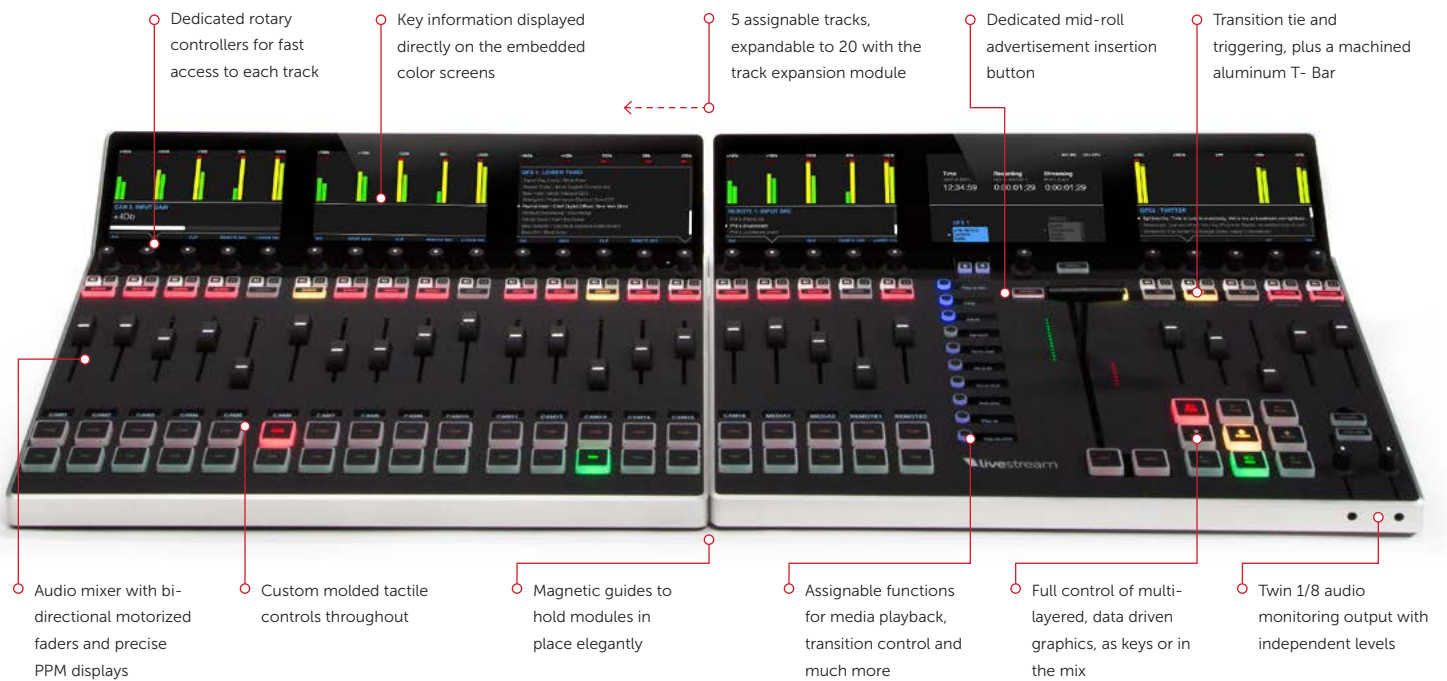

Studio Surface

Beautifully crafted, with unmatched build quality, the Studio Surface is the finishing touch for any Livestream Studio.

Surface encompasses all of Studio's broad functionality in an intuitive and familiar layout that you can take with you on the road. Tactile controls give you quick access to critical functions, including full motorized audio mixing and assignable triggers for current and future Studio features. Modular by design, Surface can be expanded as your production needs grow. Studio Surface is compatible with any hardware or software edition of Studio.

Learn more at new.livestream.com/studio/surface

Physical Dimensions	17.5" x 13" x 5.5"
Power	12V DC 4.16A Max
Included in box	Studio Surface USB cable US 12V DC power adapter
Displays	3 TFT Displays 5 White OLED displays