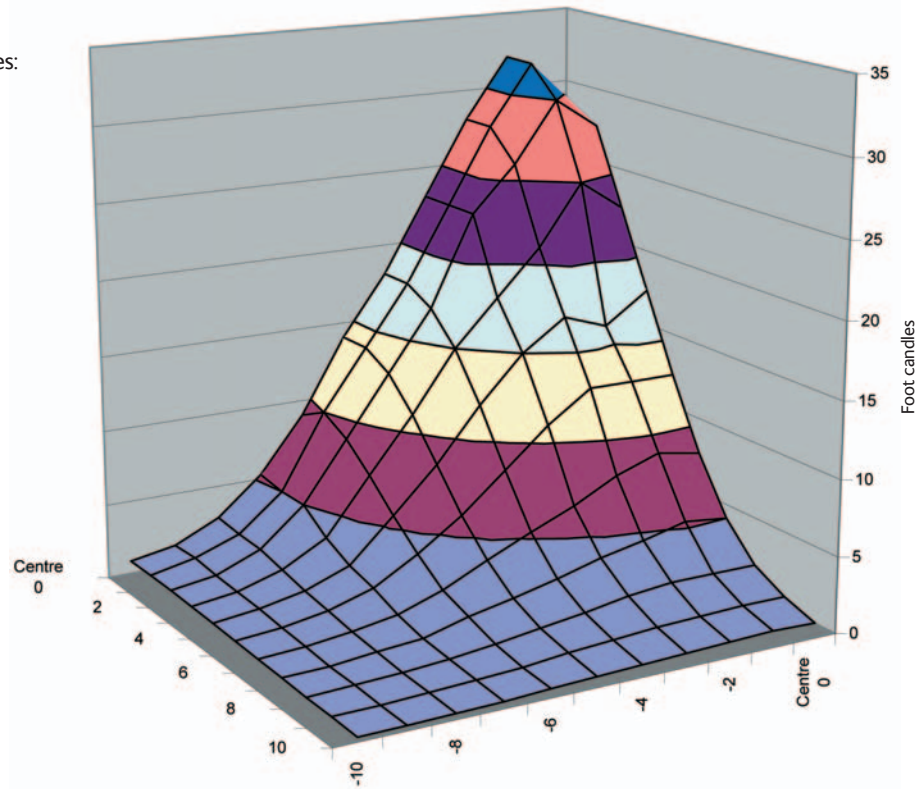

Foot candles:

- 0-5
- 5-10
- 10-15
- 15-20
- 20-25
- 25-30
- 30-35

PHOTOMETRICS

Distance	Lux
1m	2600
2m	740
3m	370

SPECIFICATIONS

CCT	3200K or 5600K
Brightness	2600 Lux @ 1M (5600K)
Power Consumption	85 watts max (AC)
Power	10-40 VDC 90-264 VAC 50/60 Hz
Dimensions	Weight 7kg (15.4 lbs) Length 662 mm (26.48 in) Height 334 mm (13.36 in) Depth 165 mm (6.6 in)
Accessories	Standard Kinoflo Omni mount Gekko swivel mount Yoke mount option Egg crate options Diffusion options Colour correction set Removable barndoors Soft Case Remote dimmer option
Versions	Tungsten studio Tungsten location Daylight studio Daylight location Infra red