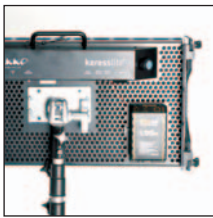

karesslite®

Quality portable white light has arrived...

- High output attractive soft light
- Non glare extendable diffuser provides a single light source
- Daylight and Tungsten versions available
- Honeycomb louvers and barn door accessories available
- High quality colour with minimal shift on dimming
- Portable and light weight
- Studio version also available
- DMX and local dimming on all units

karesslite® series LED-based lighting system provides unlimited flexibility for location and studio shooting.

karesslite® uses high quality Tungsten or Daylight balanced LEDs creating, broad spectrum white light specifically developed for film and video applications. Unlike traditional lighting products, colour temperature remains consistent throughout the full range of intensity variation.

karesslite® is a professional lighting unit developed to adapt specifically to the dynamic requirements of film and video shoots. The fixture can be ordered with an industry standard V-mount to allow flexible, battery powered operation.