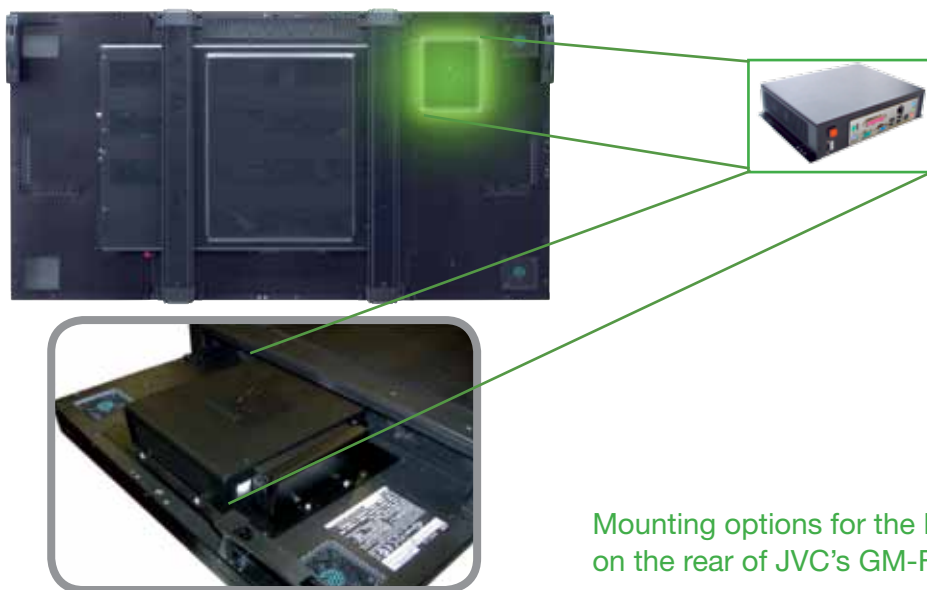

Assembly kit of the new **TV-TOOLS** HD compact player 3

There is an optional cable kit for the **TV-TOOLS** compact player to keep installation on the GM-F Series monitors neat. Only two cables - for power and network - are connected to the display, avoiding cable tangling. At the same time, operational reliability is increased.

The cable kit consists of:

- a) A mechanical component, accommodating the PC as well as the associated power supply
- b) A complete cable kit, providing neat assembly and a cable duct.

Mounting options for the HD compact player on the rear of JVC's GM-F full HD display.

Product name	Product description
NT-COMPACT-PLR3	HD Compact Player 3, with Win 7 and TV-TOOLS
NT-OS7-C-PLR3	Compact Player with Win 7 but without TV-TOOLS
NT-HWO-C-PLR3	Compact Player only, without operating system and without TV-TOOLS
HK-GMF-CAB.KIT2	Assembly and cable kit for HD Compact Player