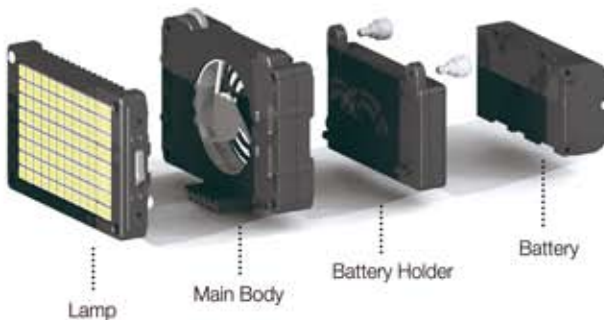

# Cineroid LED Light

High-Power HD Light Source  
Dimming and fan control function  
Changeable light module

Tungsten / Daylight  
Wireless control  
(option)

## Cineroid LED Light

- Digital dimming
- LCD display
- One touch changeable light module
- 1/4inch screw mount
- Remote control(option)

### LED Light Package contents

L2C-5K Daylight	L2C-3K Tungsten	L2C-3K5K Tungsten + Daylight
5K lamp	3K lamp	3K, 5K lamps
Main body	Main body	Main body
Honey comb	Honey comb	Honey comb
Battery holder	Battery holder	Battery holder
Battery charger	Battery charger	Battery charger
Battery	Battery	Battery
Mini ball head	Mini ball head	Mini ball head
Manual	Manual	Manual

### LED Light Specification

Common			
Size	75x93x43mm	Power input	6~17 V
Light angle	120 degree	Brightness step	120 degree
Fan Mode	Auto/Manual mode	Fan Control	Auto/Manual mode
Mount	1/4" Screw mount	External power	D-tap cable (optional)
Weight	189g (Without Battery)		
Display info.	Brightness, Fan speed, Channel, Error warning		