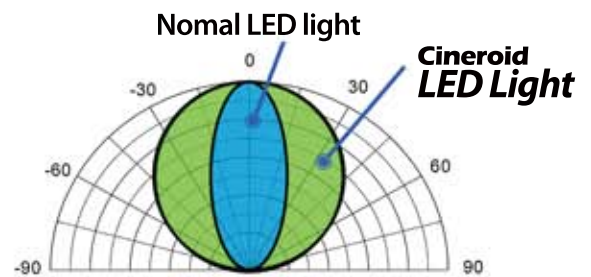

Cineroid LED Light

High-Power HD Light Source
Dimming and fan control function
Changeable light module

Tungsten / Daylight
Wireless control
(option)

Cineroid LED Light

- Digital dimming
- LCD display
- One touch changeable light module
- 1/4inch screw mount
- Remote control(option)

Directivity

LED Light Package contents

L2C-5K Daylight	L2C-3K Tungsten	L2C-3K5K Tungsten + Daylight
5K lamp	3K lamp	3K, 5K lamps
Main body	Main body	Main body
Honey comb	Honey comb	Honey comb
Battery holder	Battery holder	Battery holder
Battery charger	Battery charger	Battery charger
Battery	Battery	Battery
Mini ball head	Mini ball head	Mini ball head
Manual	Manual	Manual

LED Light Specification

Common			
Size	75x93x43mm	Power input	6~17 V
Light angle	120 degree	Brightness step	120 degree
Fan Mode	Auto/Manual mode	Fan Control	Auto/Manual mode
Mount	1/4" Screw mount	External power	D-tap cable (optional)
Weight	189g (Without Battery)		
Display info.	Brightness, Fan speed, Channel, Error warning		

L2 5000K Lamp			
Photometric	380 Lux / 1m	Color Temp	5400°K
Power drain	18.4W at 2555mA(7.2V)		

L2 3000K Lamp			
Photometric	325 Lux / 1m	Color Temp	3000°K
Power drain	18.1W at 2520mA(7.2V)