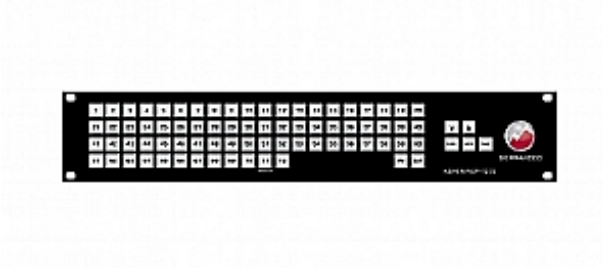

RCP-7272

Remote Panel for 7272HD-3G

The RCP-7272 remote control panel for 7272HD-3G. It can be connected directly to the switcher or via a network connection.

RCP-7272

FEATURES

- 72x72 XY.
- 79 Buttons - 72 I/O & 7 Control Back-Lit Multi-Color LED Buttons.
- Control - Ethernet (RJ-45).
- Power - 12V DC.
- Standard 19" Rack Mount Size - 2U.

RCP-7272
