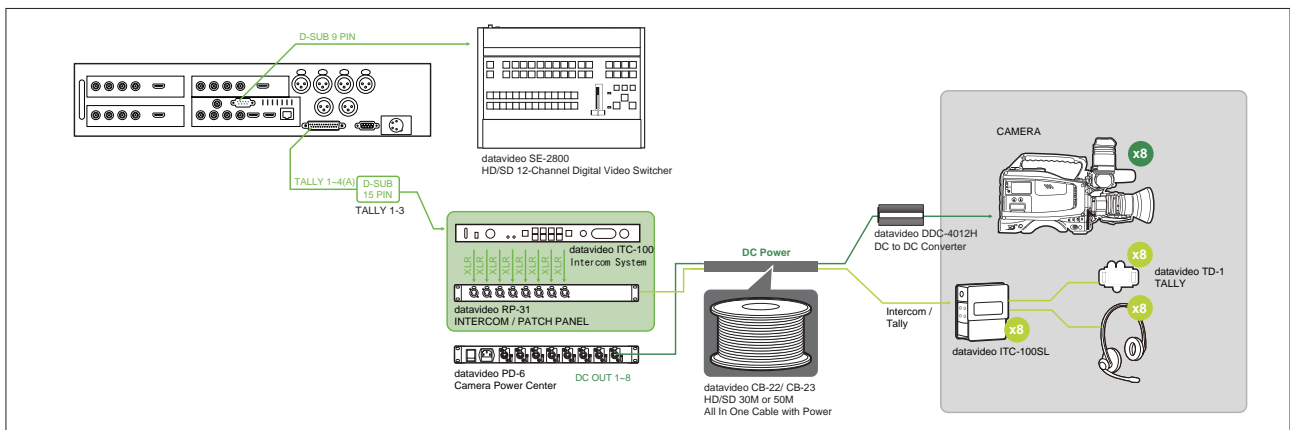

SIDE VIEW

REAR VIEW

Operation in a van or in the field

DIAGRAM

Video Connection

Audio Connection

Tally and Power connection

ACCESSORIES INCLUDED

ITC-100SL
Intercom belt pack

TD-2
Tally light indicator

CB-3
20m 5-Pin intercom cable

CB-7
1.2m GPI cable

LP-1
MC-2
Gooseneck light & microphone

HP-2
Dual-side headset

HP-1
Single-side headset

CR-1
OBV trolley