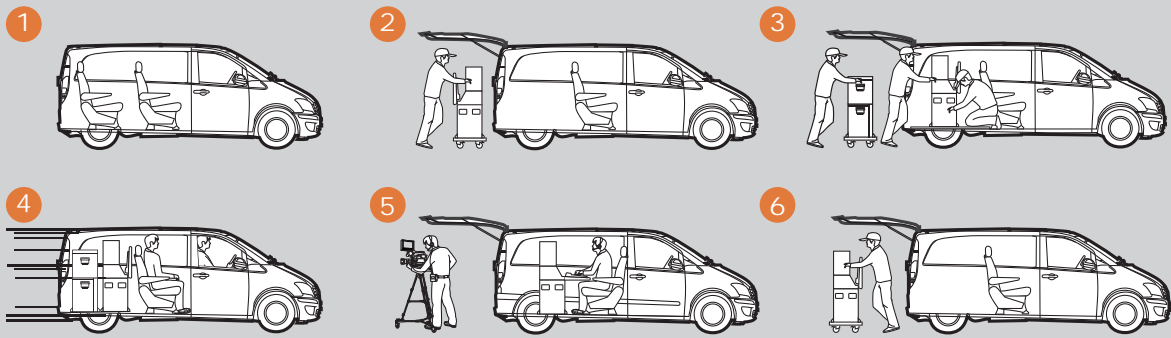

Install OBV Rack base

Roll in the OBV-2800

Cable drums

OB on the go

APPLICATION

Reconvert OBV into a passenger vehicle

OBV-2800 operation in a OB van

FRONT VIEW

SIDE VIEW

REAR VIEW

Operation in a van or in the field

DIAGRAM

Video Connection

Audio Connection

Tally and Power connection

ACCESSORIES INCLUDED