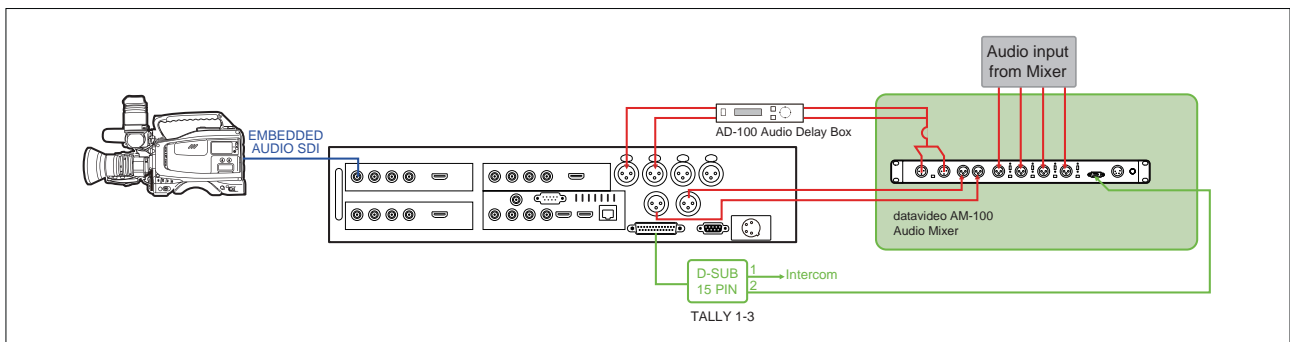

Install OBV Rack base

Roll in the OBV-2800

Cable drums

OB on the go

APPLICATION

Reconvert OBV into a passenger vehicle

OBV-2800 operation in a OB van

FRONT VIEW

SIDE VIEW

REAR VIEW

Operation in a van or in the field

DIAGRAM

Video Connection

Audio Connection

Tally and Power connection

ACCESSORIES INCLUDED

ITC-100SL
Intercom belt pack

TD-2
Tally light indicator

CB-3
20m 5-Pin intercom cable

CB-7
1.2m GPI cable

LP-1
MC-2
Gooseneck light & microphone

HP-2
Dual-side headset

HP-1
Single-side headset

CR-1
OBV trolley