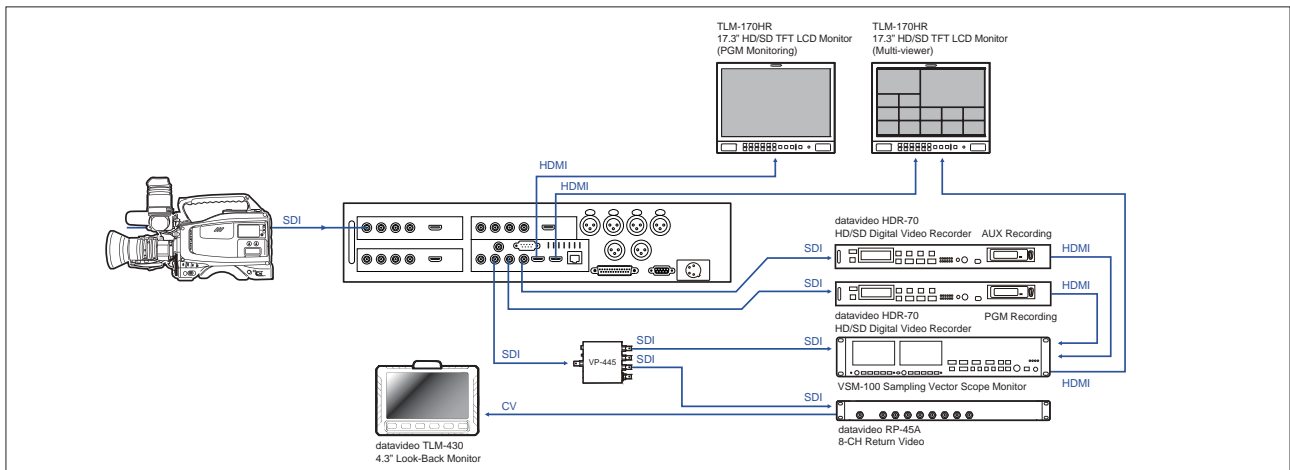

SIDE VIEW

REAR VIEW

Operation in a van or in the field

DIAGRAM

Video Connection

Audio Connection

Tally and Power connection

ACCESSORIES INCLUDED

ITC-100SL
Intercom belt pack

TD-2
Tally light indicator

CB-3
20m 5-Pin intercom cable

CB-7
1.2m GPI cable

LP-1
MC-2
Gooseneck light & microphone

HP-2
Dual-side headset

HP-1
Single-side headset

CR-1
OBV trolley