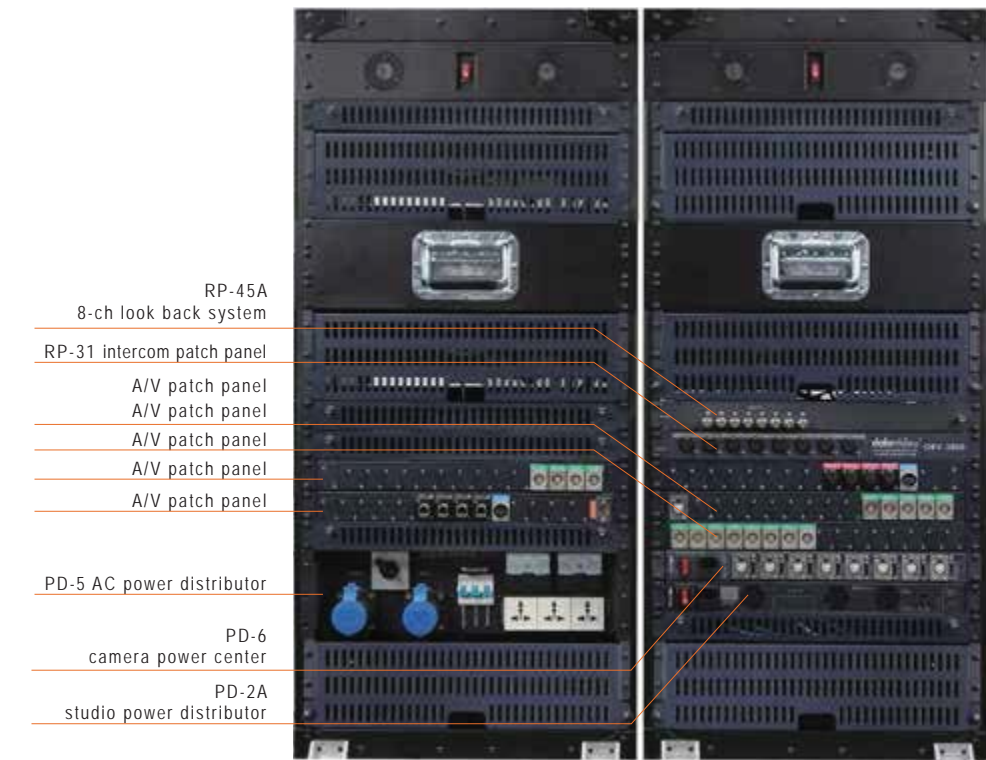

Install OBV Rack base

Roll in the OBV-2800

Cable drums

OB on the go

APPLICATION

Reconvert OBV into a passenger vehicle

OBV-2800 operation in a OB van

FRONT VIEW

SIDE VIEW

REAR VIEW

Operation in a van or in the field

DIAGRAM

Video Connection

Audio Connection

Tally and Power connection

ACCESSORIES INCLUDED