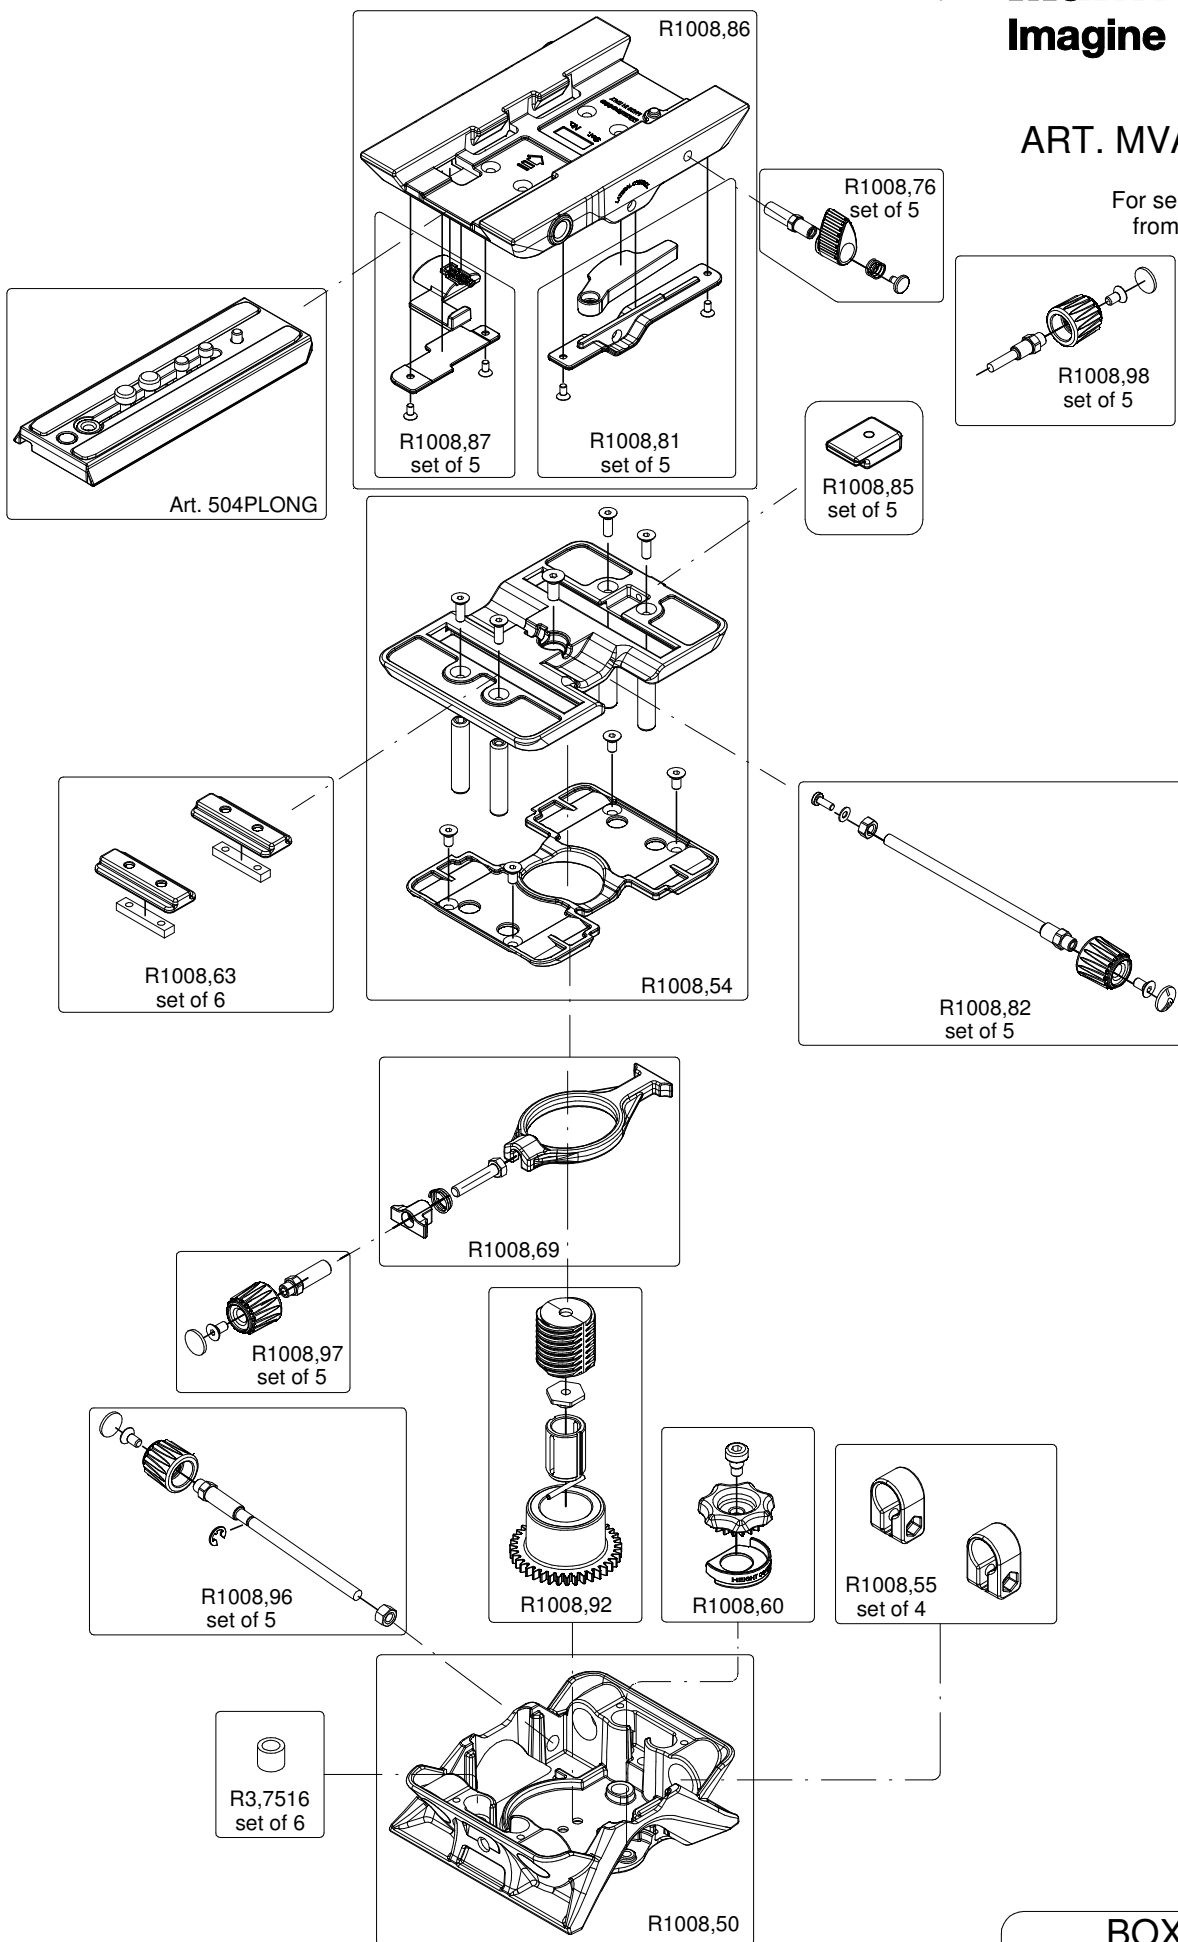

Manfrotto
Imagine More

ART. MVA515W

For serial number
from C2385831

BOX
RI,1008,198