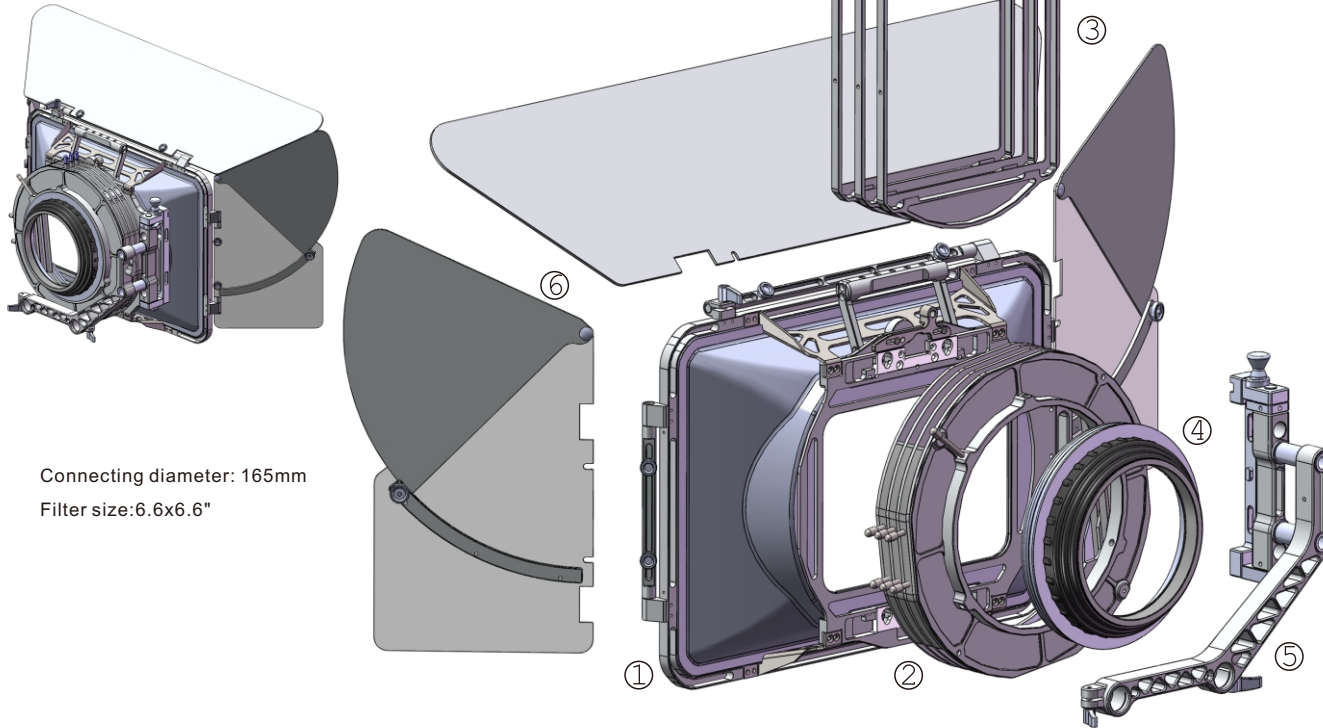

# MM-6 Matte Box Kit

#3010208

Connecting diameter: 165mm  
Filter size: 6.6x6.6"

**Optional**

- 

**Adapter Rings for Bellows Ring 114mm**  
 #30102004.301 (80mm) #30102004.302 (85mm)  
 #30102004.303 (87mm) #30102004.304 (90mm)  
 #30102004.305 (95mm) #30102004.306 (98mm)  
 #30102004.307 (100mm) #30102004.308 (110mm)
- 

**5.65x5.65" Filter frame**  
#3010208-10
- 

**4x5.65" Filter frame**  
#3010208-11
- 

**4-filter stage**  
#3010208-12

 ①	 ②	 ③	 ④	 ⑤	 ⑥
CF Sunshade #3010208-01	3-filter stage #3010208-02	6.6x6.6" Filter frame #3010208-03	Bellows Ring 165mm to 114mm #3010208-04	19mm Rod Swing Away Bracket #3010208-05	Top Flag #3010208-06 L-Side Flag #3010208-07 R-Side Flag #3010208-08