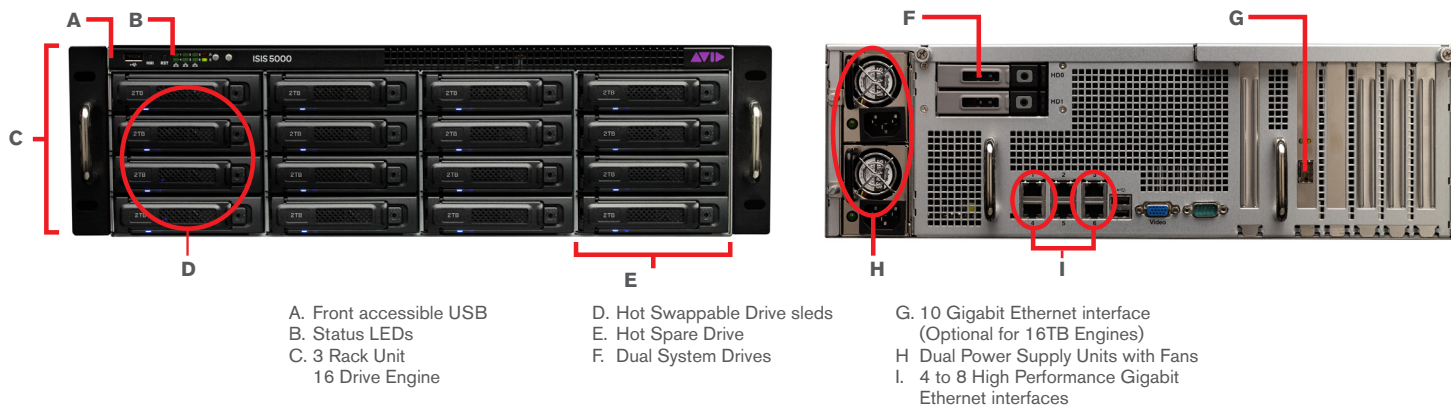

Avid ISIS 5000

The benchmark for shared storage value

Shared storage value

ISIS® 5000 is an advanced, real-time shared media storage system that addresses a wide range of shared storage applications for post production, broadcast, education, and corporate applications. Designed for media facilities and workgroups requiring up to 144 TB usable capacity and/or up to 90 client connections, ISIS 5000 utilizes the industry's leading and most trusted storage software technology to deliver stable operation, high performance media access, and unmatched value.

Fits your needs

With a choice of capacity ranges that scale from 16 to 96 TB (12 to 72 TB with RAID) or 32 TB to 192 TB (24 TB to 144 TB with RAID) and from 4 to 90 client connections, ISIS 5000 meets a broad range of needs with affordable entry points and ample scalability. Each ISIS 5000 Storage Engine houses sixteen 1 TB or 2 TB disk drives arrayed in three 4+1 RAID5 ranks plus a hot spare drive. Storage metadata management is performed by the System Director CPU housed in the ISIS Engine, and is protected with mirrored, field replaceable system drives and ability to shift operation to a standby System Director in a different Engine. Four 1Gbit Ethernet ports or a 10Gbit Ethernet port provide connectivity external switches, or directly connect to four or eight 1Gbit clients. In addition, you have the option of separately sourcing network switches.

For more information visit www.avid.com/isis5000

Avid ISIS 5000—the benchmark for shared storage value

Specifications

ISIS 5000 ENGINE

- Windows Storage Server 2008 64-bit
- Rack mount ready; 3U rack height
- Sixteen 1TB or 2TB SATA II (7,200 rpm) media drives
 - Three 4+1 RAID-5 ranks plus hot spare
 - Automatic drive failure sensing and rebuild
- Lockable front bezel
- Dual power supplies
- Internal ISIS System Director metadata management
 - Redundant, mirrored SATA II system drives (rear accessible, hot swap)
 - Standby System Director initiation