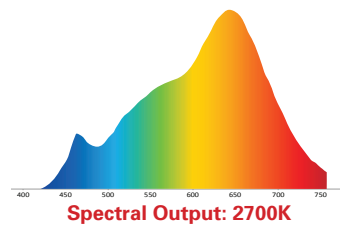

Lights

Camera

Action

CRI Measurement	R1	R2	R3	R4	R5	R6	R7	R8	R9	R10	R11	R12	R13	R14	CRI	CRI Extended	TLCI Results	
TruColor LS @ 2700K	97	99	96	96	98	98	99	98	97	100	94	92	97	96	98	97	2700K	99
TruColor LS @ 3200K	98	99	94	97	100	97	98	97	95	96	96	84	99	96	98	96	3200K	99
TruColor LS @ 4300K	98	99	97	97	97	95	98	97	93	98	97	77	98	98	97	96	4300K	98
TruColor LS @ 5600K	94	95	93	93	93	90	98	95	85	86	92	68	95	96	94	91	5600K	97
TruColor LS @ 6500K	95	98	97	93	93	94	97	95	90	93	93	72	96	99	95	93	6500K	97

CRI is R1-R8, Extended is R1-R14