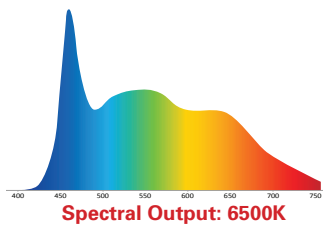

Lights

Camera

Action

CRI Measurement	R1	R2	R3	R4	R5	R6	R7	R8	R9	R10	R11	R12	R13	R14	CRI	CRI Extended	TLCI Results	
TruColor LS @ 2700K	97	99	96	96	98	98	99	98	97	100	94	92	97	96	98	97	2700K	99
TruColor LS @ 3200K	98	99	94	97	100	97	98	97	95	96	96	84	99	96	98	96	3200K	99
TruColor LS @ 4300K	98	99	97	97	97	95	98	97	93	98	97	77	98	98	97	96	4300K	98
TruColor LS @ 5600K	94	95	93	93	93	90	98	95	85	86	92	68	95	96	94	91	5600K	97
TruColor LS @ 6500K	95	98	97	93	93	94	97	95	90	93	93	72	96	99	95	93	6500K	97

CRI is R1-R8, Extended is R1-R14

AC150 Power Supply

Specifications are subject to change without notice. Cineo Lighting, TruColor and TruColor HS are registered trademarks of Cineo Lighting, Inc. ©2013 Cineo Lighting, Inc. v09.09.13

INTEMATIX
— Lighting Materials —

Unit 14, Fairway Drive, Greenford, Middlesex UB6 8PW United Kingdom
tel: +44 (0)20 8833 7600 fax: +44 (0)20 8575 8219 email: sales@lcauk.com web: www.lcauk.com