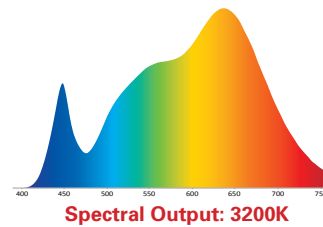

Lights

Camera

Action

CRI Measurement	R1	R2	R3	R4	R5	R6	R7	R8	R9	R10	R11	R12	R13	R14	CRI	CRI Extended	TLCI Results	
TruColor LS @ 2700K	97	99	96	96	98	98	99	98	97	100	94	92	97	96	98	97	2700K	99
TruColor LS @ 3200K	98	99	94	97	100	97	98	97	95	96	96	84	99	96	98	96	3200K	99
TruColor LS @ 4300K	98	99	97	97	97	95	98	97	93	98	97	77	98	98	97	96	4300K	98
TruColor LS @ 5600K	94	95	93	93	93	90	98	95	85	86	92	68	95	96	94	91	5600K	97
TruColor LS @ 6500K	95	98	97	93	93	94	97	95	90	93	93	72	96	99	95	93	6500K	97

CRI is R1-R8, Extended is R1-R14

AC150 Power Supply

Specifications are subject to change without notice. Cineo Lighting, TruColor and TruColor HS are registered trademarks of Cineo Lighting, Inc. ©2013 Cineo Lighting, Inc. v09.09.13

INTEMATIX
— Lighting Materials —

Unit 14, Fairway Drive, Greenford, Middlesex UB6 8PW United Kingdom
tel: +44 (0)20 8833 7600 fax: +44 (0)20 8575 8219 email: sales@lcauk.com web: www.lcauk.com