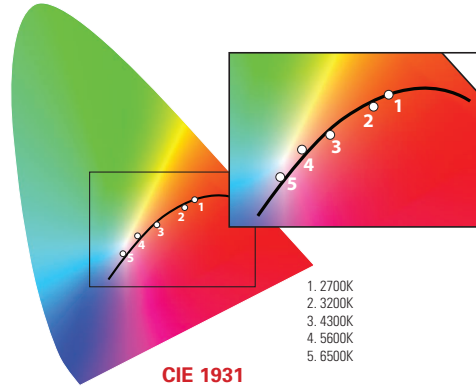

Lights

Camera

Action

CRI Measurement	R1	R2	R3	R4	R5	R6	R7	R8	R9	R10	R11	R12	R13	R14	CRI	CRI Extended	TLCI Results	
TruColor LS @ 2700K	97	99	96	96	98	98	99	98	97	100	94	92	97	96	98	97	2700K	99
TruColor LS @ 3200K	98	99	94	97	100	97	98	97	95	96	96	84	99	96	98	96	3200K	99
TruColor LS @ 4300K	98	99	97	97	97	95	98	97	93	98	97	77	98	98	97	96	4300K	98
TruColor LS @ 5600K	94	95	93	93	93	90	98	95	85	86	92	68	95	96	94	91	5600K	97
TruColor LS @ 6500K	95	98	97	93	93	94	97	95	90	93	93	72	96	99	95	93	6500K	97

CRI is R1-R8, Extended is R1-R14