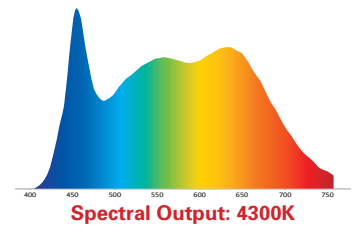

Lights

Camera

Action

CRI Measurement	R1	R2	R3	R4	R5	R6	R7	R8	R9	R10	R11	R12	R13	R14	CRI	CRI Extended	TLCI Results	
TruColor LS @ 2700K	97	99	96	96	98	98	99	98	97	100	94	92	97	96	98	97	2700K	99
TruColor LS @ 3200K	98	99	94	97	100	97	98	97	95	96	96	84	99	96	98	96	3200K	99
TruColor LS @ 4300K	98	99	97	97	97	95	98	97	93	98	97	77	98	98	97	96	4300K	98
TruColor LS @ 5600K	94	95	93	93	93	90	98	95	85	86	92	68	95	96	94	91	5600K	97
TruColor LS @ 6500K	95	98	97	93	93	94	97	95	90	93	93	72	96	99	95	93	6500K	97

CRI is R1-R8, Extended is R1-R14