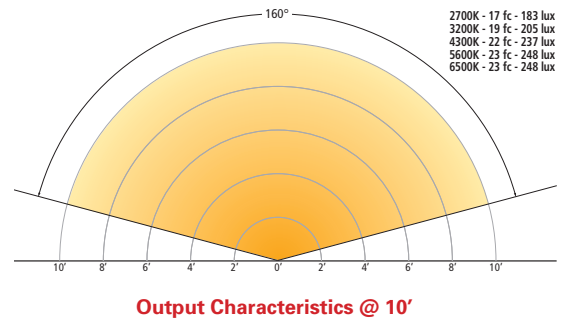

Lights

Camera

Action

CRI Measurement	R1	R2	R3	R4	R5	R6	R7	R8	R9	R10	R11	R12	R13	R14	CRI	CRI Extended	TLCI Results	
TruColor LS @ 2700K	97	99	96	96	98	98	99	98	97	100	94	92	97	96	98	97	2700K	99
TruColor LS @ 3200K	98	99	94	97	100	97	98	97	95	96	96	84	99	96	98	96	3200K	99
TruColor LS @ 4300K	98	99	97	97	97	95	98	97	93	98	97	77	98	98	97	96	4300K	98
TruColor LS @ 5600K	94	95	93	93	93	90	98	95	85	86	92	68	95	96	94	91	5600K	97
TruColor LS @ 6500K	95	98	97	93	93	94	97	95	90	93	93	72	96	99	95	93	6500K	97

CRI is R1-R8, Extended is R1-R14