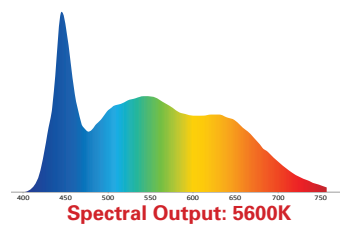

Lights

Camera

Action

CRI Measurement	R1	R2	R3	R4	R5	R6	R7	R8	R9	R10	R11	R12	R13	R14	CRI	CRI Extended	TLCI Results	
TruColor LS @ 2700K	97	99	96	96	98	98	99	98	97	100	94	92	97	96	98	97	2700K	99
TruColor LS @ 3200K	98	99	94	97	100	97	98	97	95	96	96	84	99	96	98	96	3200K	99
TruColor LS @ 4300K	98	99	97	97	97	95	98	97	93	98	97	77	98	98	97	96	4300K	98
TruColor LS @ 5600K	94	95	93	93	93	90	98	95	85	86	92	68	95	96	94	91	5600K	97
TruColor LS @ 6500K	95	98	97	93	93	94	97	95	90	93	93	72	96	99	95	93	6500K	97

CRI is R1-R8, Extended is R1-R14