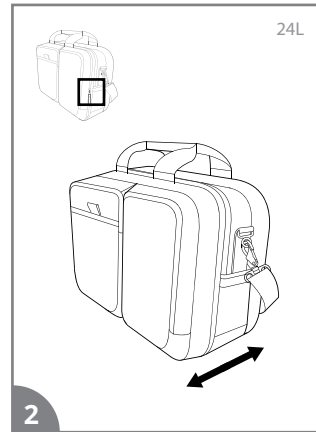

Zipper Expansion

Expansion zipper is located on the bottom right side of bag.

Un-zip to expand bag an additional 2.5 inches.

Add/Remove insert*

Un-zip middle pocket to add/remove photo insert.

* Insert sold separately

Laptop

Laptop pocket.

Tablet

Tablet pocket.

Water Bottle

Water bottle sleeve un-zips to fit up to 1 Liter bottle.

*Liquid refreshments not included

Cell Phone

Cell phone pocket.

Travel sleeve

Un-zip travel sleeve and slide over handles to secure bag to luggage.

Stay organized

Front pockets have convenient storage for writing utensils and other small items.

If you encounter issues or simply have a question on how to best configure your Chobe, please contact us. We are here to help.