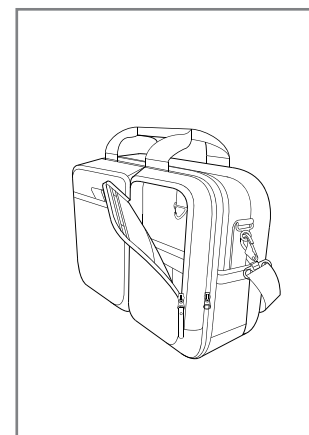

Zipper Expansion

Expansion zipper is located on the bottom right side of bag.

Un-zip to expand bag an additional 2.5 inches.

Add/Remove insert*

Un-zip middle pocket to add/remove photo insert.

* Insert sold separately

Laptop

Laptop pocket.

Tablet

Tablet pocket.

Water Bottle

Water bottle sleeve un-zips to fit up to 1 Liter bottle.

*Liquid refreshments not included

Cell Phone

Cell phone pocket.

Travel sleeve

Un-zip travel sleeve and slide over handles to secure bag to luggage.

Stay organized

Front pockets have convenient storage for writing utensils and other small items.

If you encounter issues or simply have a question on how to best configure your Chobe, please contact us. We are here to help.