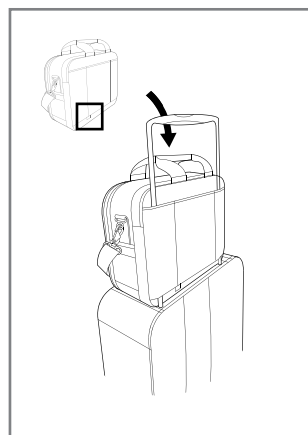

Zipper Expansion

Expansion zipper is located on the bottom right side of bag.

Un-zip to expand bag an additional 2.5 inches.

Add/Remove insert*

Un-zip middle pocket to add/remove photo insert.

* Insert sold separately

Laptop

Laptop pocket.

Tablet

Tablet pocket.

Water Bottle

Water bottle sleeve un-zips to fit up to 1 Liter bottle.

*Liquid refreshments not included

Cell Phone

Cell phone pocket.

Travel sleeve

Un-zip travel sleeve and slide over handles to secure bag to luggage.

Stay organized

Front pockets have convenient storage for writing utensils and other small items.

If you encounter issues or simply have a question on how to best configure your Chobe, please contact us. We are here to help.