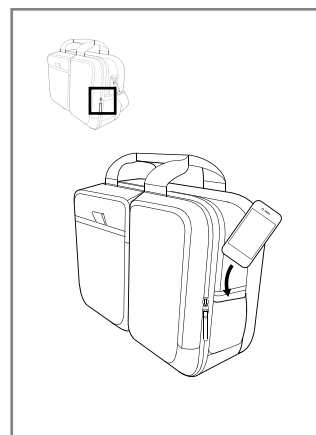

Zipper Expansion

Expansion zipper is located on the bottom right side of bag.

Un-zip to expand bag an additional 2.5 inches.

Add/Remove insert*

Un-zip middle pocket to add/remove photo insert.

* Insert sold separately

Laptop

Laptop pocket.

Tablet

Tablet pocket.

Water Bottle

Water bottle sleeve un-zips to fit up to 1 Liter bottle.

*Liquid refreshments not included

Cell Phone

Cell phone pocket.

Travel sleeve

Un-zip travel sleeve and slide over handles to secure bag to luggage.

Stay organized

Front pockets have convenient storage for writing utensils and other small items.

If you encounter issues or simply have a question on how to best configure your Chobe, please contact us. We are here to help.