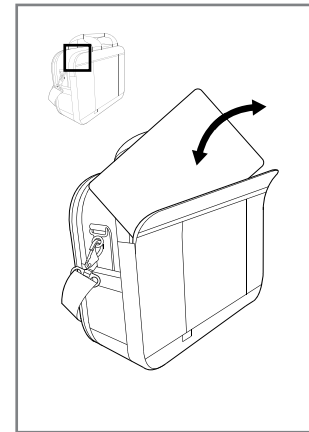

Zipper Expansion

Expansion zipper is located on the bottom right side of bag.

Un-zip to expand bag an additional 2.5 inches.

Add/Remove insert*

Un-zip middle pocket to add/remove photo insert.

* Insert sold separately

Laptop

Laptop pocket.

Tablet

Tablet pocket.

Water Bottle

Water bottle sleeve un-zips to fit up to 1 Liter bottle.

*Liquid refreshments not included

Cell Phone

Cell phone pocket.

Travel sleeve

Un-zip travel sleeve and slide over handles to secure bag to luggage.

Stay organized

Front pockets have convenient storage for writing utensils and other small items.

If you encounter issues or simply have a question on how to best configure your Chobe, please contact us. We are here to help.