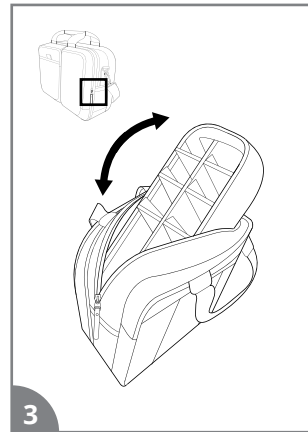

Zipper Expansion

Expansion zipper is located on the bottom right side of bag.

Un-zip to expand bag an additional 2.5 inches.

Add/Remove insert*

Un-zip middle pocket to add/remove photo insert.

* Insert sold separately

Laptop

Laptop pocket.

Tablet

Tablet pocket.

Water Bottle

Water bottle sleeve un-zips to fit up to 1 Liter bottle.

*Liquid refreshments not included

Cell Phone

Cell phone pocket.

Travel sleeve

Un-zip travel sleeve and slide over handles to secure bag to luggage.

Stay organized

Front pockets have convenient storage for writing utensils and other small items.

If you encounter issues or simply have a question on how to best configure your Chobe, please contact us. We are here to help.