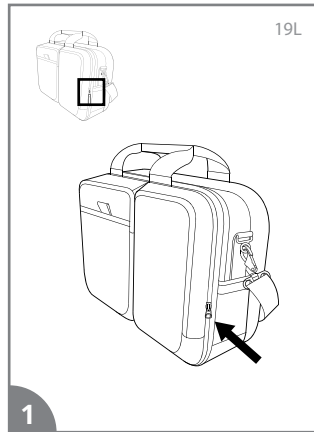

Zipper Expansion

Expansion zipper is located on the bottom right side of bag.

Un-zip to expand bag an additional 2.5 inches.

Add/Remove insert*

Un-zip middle pocket to add/remove photo insert.

* Insert sold separately

Laptop

Laptop pocket.

Tablet

Tablet pocket.

Water Bottle

Water bottle sleeve un-zips to fit up to 1 Liter bottle.

*Liquid refreshments not included

Cell Phone

Cell phone pocket.

Travel sleeve

Un-zip travel sleeve and slide over handles to secure bag to luggage.

Stay organized

Front pockets have convenient storage for writing utensils and other small items.

If you encounter issues or simply have a question on how to best configure your Chobe, please contact us. We are here to help.