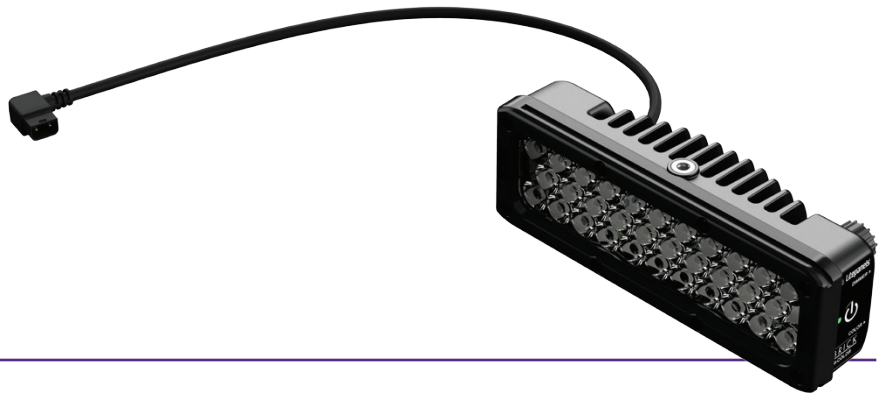

PHOTOMETRICS (Preliminary specs)

DAYLIGHT	Footcandles	LUX	TUNGSTEN	Footcandles	LUX
5 ft / 1.5 m	98	1060	5 ft / 1.5 m	81	870
10 ft / 3 m	24	255	10 ft / 3 m	19	200
15 ft / 4.6 m	11	115	15 ft / 4.6 m	9	100

The Litepanels Difference

Full spectrum quality soft light, with visually accurate color temperature
The widest variety of LED fixtures available, with flexible AC or DC power options
Smooth dimming from 100% to 0, with no noticeable color shift
Flicker-free performance at any frame rate or shutter angle
Controlled current and thermal management for long LED life
Efficient power management delivers low power consumption and enhanced reliability
Engineered and designed in Los Angeles, CA

Litepanels, a Vitec Group brand, was founded in 2001 by five professional gaffers and engineers who saw the future and pioneered LED (light emitting diode) lighting for motion pictures, television, and the audio-visual industry. Their Emmy® award-winning technology has now been used on thousands of productions worldwide and is trusted by the world's

leading broadcast organizations. Litepanels continues to expand its suite of flicker-free, color accurate, fully-dimmable soft lights that talent and lighting directors admire. These environmentally friendly fixtures can pay for themselves with power savings and long life, setting a new standard in professional lighting.