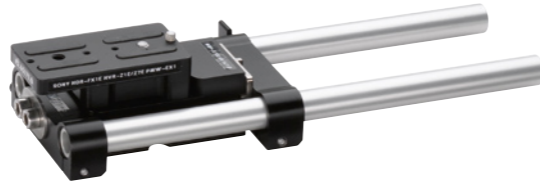

Mini Follow Focus MFF-1

Mini Follow Focus 1 MFF-1, K2.47822.0

Mini Baseplate MBP-1

Mini Baseplate 1 MBP-1, K2.66051.0

Mini Baseplate MBP-2

- Back Adapter MBP-2,**
Sony HVR-Z5 K2.65202.0
Panasonic AG-HPX171 K2.65174.0
Sony HDR-FX1 K2.65171.0
Sony HVR-Z1 K2.65171.0
Sony HVR-Z7 K2.65171.0
Sony PMW-EX1 K2.65171.0
Sony PMW-EX3 K2.65173.0
- Sony HVR-V1** K2.65172.0
Canon XL-H1 K2.65169.0
JVC GY-HD-100 K2.65175.0
Panasonic AG-HVX200 K2.65170.0

Mini Mattebox MMB-1

- Mini Mattebox 1 MMB-1**, K0.60063.0
 incl. 2 Filterstage, 2 Filters 4 x 5.65 (**Open Corners**), Bracket for 15mm lightweight fixture (required Adapterrings has to be ordered separately)
- Mini Mattebox 1 MMB-1**, K0.60069.0
 incl. 2 Filterstage, 2 Filters 4 x 5.65 (**Closed Corners**), Bracket for 15mm lightweight fixture (required Adapterrings has to be ordered separately)
- Mini Mattebox 1 MMB-1**, K0.60072.0
 incl. 2 Filterstage, 2 Filters 4 x 4, Bracket for 15mm lightweight fixture (required Adapterrings has to be ordered separately)

Intermediate Ring 114-100
 K2.65046.0

Clamp on Adapter 138-130
 K2.66082.0

- Adapter Rings 130**
 for Clamp-On adapter
 K2.47671.0 (ø 80 mm)*
 *for Video Lenses
 K2.47672.0 (ø 80 mm)-HS*
 *for Zeiss Super Speed Lenses
 K2.47673.0 (ø 85 mm)
 K2.47674.0 (ø 86 mm)
 K2.47675.0 (ø 87 mm)*
 *for Zeiss Vario Sonnar
 K2.47676.0 (ø 90 mm)
 K2.47677.0 (ø 92 mm)
 K2.47678.0 (ø 95 mm)*
 *not for wide angle video zooms
 K2.65031.0 (ø 95 mm) WA*
 *for 13 x 4.5 mm Fujinon and 11 x 4.7 mm Canon
 K2.47679.0 (ø 96 mm)
 K2.47680.0 (ø 98 mm)
 K2.47681.0 (ø 100 mm)
 K2.47682.0 (ø 104 mm)
 K2.65097.0 (ø 105 mm)
 K2.47683.0 (ø 110 mm)
 K2.47684.0 (ø 114 mm)
 K2.47685.0 (ø 117 mm)
 K2.47686.0 (ø 120 mm)
 K2.47687.0 (ø 128 mm)*
 *not for Fujinon HAe 3 x 5
 K2.47688.0 (ø 128 mm) WA*
 *for Fujinon HAe 3 x 5