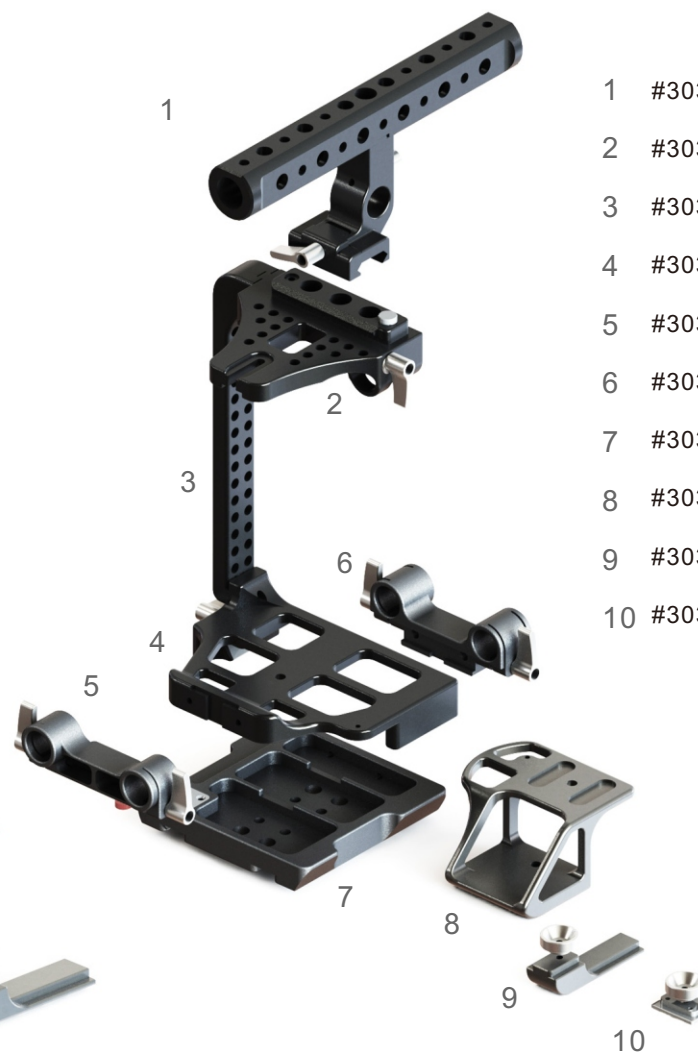

## 1DC Support Kit

#3031400

- |    |             |                        |
|----|-------------|------------------------|
| 1  | #303-1404   | Top handle             |
| 2  | #303-1403   | Top plate              |
| 3  | #303-1409   | Side bracket           |
| 4  | #303-1402   | IDC base plate         |
| 5  | #303-1405   | rod clamp              |
| 6  | #303-1303-2 | rod clamp              |
| 7  | #303-1401   | IDC LWS Dovetail plate |
| 8  | #303-1406   | 5D riser plate         |
| 9  | #303-1403-2 | 5D hot shoe            |
| 10 | #303-1403-1 | 1DC hot shoe           |