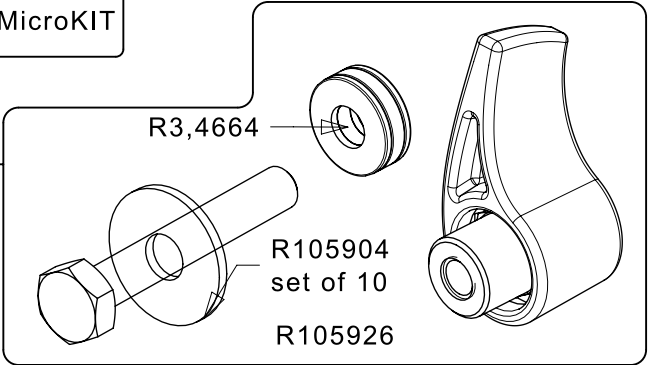

Manfrotto
Imagine More

ART. 244Micro
244Micro-AR
244MicroKIT

For serial number
from 00000000

Art. 244Micro

Art. 244Micro-AR

Art. 244MicroKIT

R105901
without endgravings

R105958

R3,0946
set of 10

R105902L
with endgravings

R3,4664

R105904
set of 10

R105926

244ADPT3814

244ADPT58

244ADPT38AR

244ADPT-HS

Art. 386B-1

Packaging set of 10 - RI105961