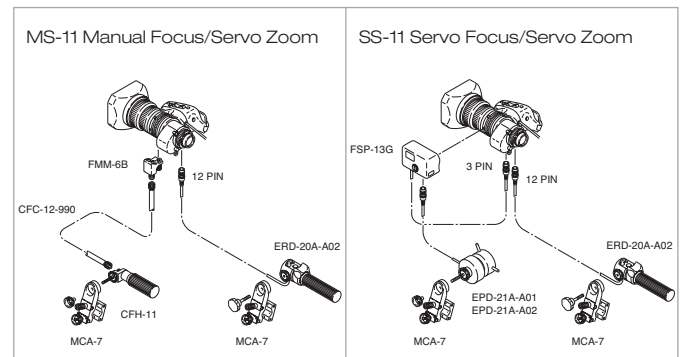

▶ Standard rear control kits

FUJIFILM

FUJIFILM Europe GmbH

Heesenstr. 31, 40549 Düsseldorf, Germany
Tel.: +49 211-50 89 0, Fax: +49 211-50 89 344
www.fujifilm.eu