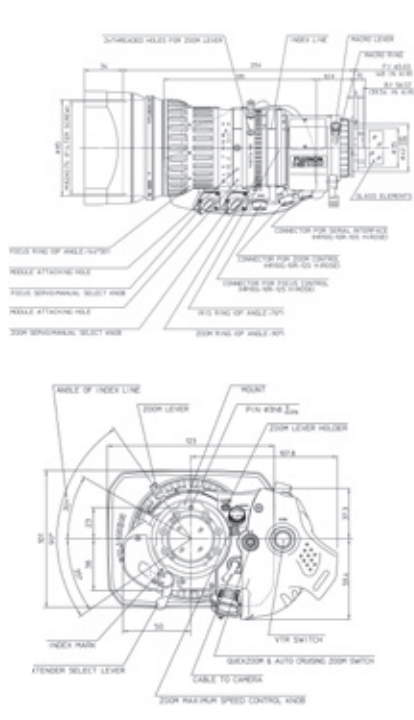

▶ ZA17x7.6BERM/BERD