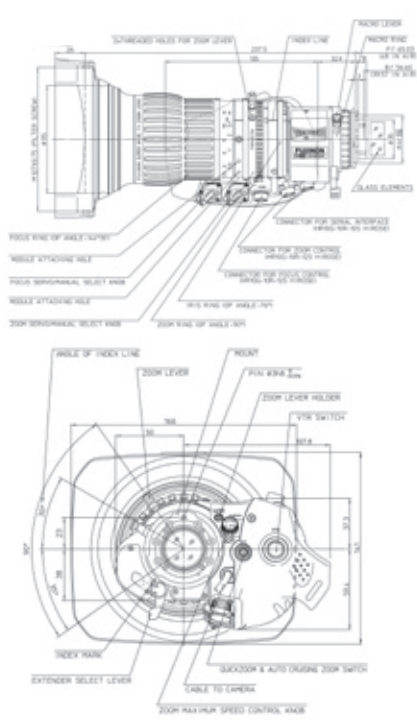

The ZA12x4.5, ZA17x7.6 and ZA22x7.6 lenses are also available without extender (BRM/BRD) for tight budgets.

Fujinon. To see more is to know more.

Specifications/Lens	ZA12x4.5BERM/BERD/BRM/BRD	ZA17x7.6BERM/BERD/BRM/BRD	ZA22x7.6BERM/BERD/BRM/BRD
Zoom ratio/Format	12x / 2/3"	17x / 2/3"	22x / 2/3"
Focal length	(1x) 4.5–54 mm (2x) 9–108 mm	(1x) 7.6–130 mm (2x) 15.2–260 mm	(1x) 7.6–167 mm (2x) 15.2–334 mm
Maximum relative aperture	F1.8 (4.5–41 mm) / F2.4 (59 mm)	F1.8 (7.6–102 mm) / F2.3 (130 mm)	F1.8 (7.6–120 mm) / F2.5 (167 mm)
Angular field of view 16:9 Aspect ratio (9.59 x 5.39 mm)	w/o extender (1x) 4.5 mm: 93°38' x 61°50' (1x) 54 mm: 10°09' x 5°43'	(1x) 7.6 mm: 64°30' x 39°03' (1x) 130 mm: 4°13' x 2°23'	(1x) 7.6 mm: 64°30' x 39°03' (1x) 167 mm: 3°08' x 1°46'
	w/ extender (2x) 9 mm: 56°06' x 33°20' (2x) 108 mm: 5°5' x 2°52'	(2x) 15.2 mm: 35°01' x 20°07' (2x) 260 mm: 2°07' x 1°11'	(2x) 15.2 mm: 35°01' x 20°07' (2x) 334 mm: 1°34' x 0°53'
Minimum Object Distance M.O.D. from front lens	0.3 m	0.6 m	0.8 m
Object dimensions at M.O.D. 16:9 Aspect ratio (9.59 x 5.39 mm)	w/o extender (1x) 4.5 mm: 757 x 425 mm (1x) 54 mm: 59 x 33 mm	(1x) 7.6 mm: 696 x 392 mm (1x) 130 mm: 43 x 24 mm	(1x) 7.6 mm: 909 x 511 mm (1x) 167 mm: 43 x 24 mm
	w/ extender (2x) 9 mm: 373 x 210 mm (2x) 108 mm: 31 x 17 mm	(2x) 15.2 mm: 384 x 196 mm (2x) 260 mm: 21 x 12 mm	(2x) 15.2 mm: 455 x 256 mm (2x) 334 mm: 22 x 12 mm
Filter size	ø 127 mm P=0.75 (in hood)	ø 82 mm P=0.75 (on barrel)	ø 95 mm P=1 (on barrel) / ø 107 mm P=1 (in hood)
Dia ø x Length (w/o hood)	ø 95 x 237.5 mm	ø 85 x 203 mm	ø 100 x 222.6 mm
Weight (w/o lens hood)	1.93 kg (RM) / 2.0 kg (RD)*	1.53 kg (RM) / 1.6 kg (RD)*	1.75 kg (RM) / 1.82 kg (RD)*
Options	WE	WE	WE
Features	IF QZ ZL **	WE	WE

* RD contains servos for zoom and focus. ** New Grip's zoom limit function is controlled by Digital zoom limit.

IF Inner Focus **QZ** QuickZoom **WE** Without Extender **ZL** Zoom Limit**

▶ ZA12x4.5BERM/BERD