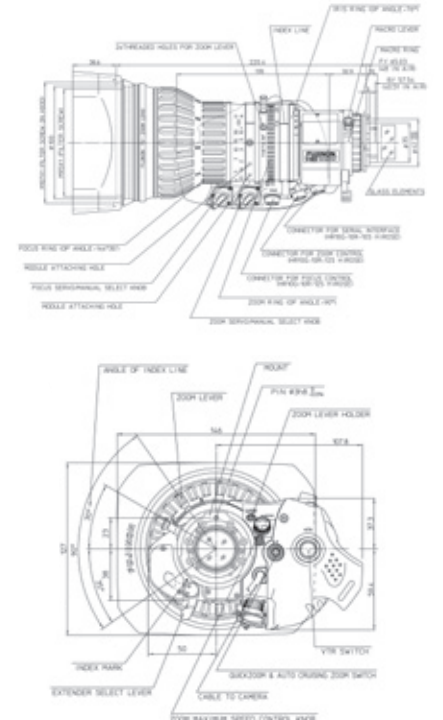

▶ ZA22x7.6BERM/BERD

Model	Type	ø Size	Converter*	Mag.	Converted Focal Length (mm)	M.O.D. in m	Weight in kg
ZA12x4.5	Wide	95 mm	WAT-W95	0.83x	4.5→3.7	0.20	0.42
	Tele	85 mm	TCV-H85	1.5x	130.0→195.0	1.35	1.10
ZA17x7.6	Wide	85 mm	WCV-H85	0.8x	7.6→6.1	0.38	1.05
	Wide	85 mm	WAT-H85	0.7x	7.6→5.3	0.29	0.36
	Fish-Eye	85 mm	F-ATH85	0.57x	7.6→4.3	0.19	0.36
ZA22x7.6	Tele	100 mm	TCV-H100	1.5x	167.0→250.0	1.80	1.00
	Wide	100 mm	WCV-H100	0.8x	7.6→6.1	0.51	1.05
	Wide	100 mm	WAT-H100	0.7x	7.6→5.3	0.39	0.53
	Fish-Eye	100 mm	F-ATH100	0.57x	7.6→4.3	0.26	0.63