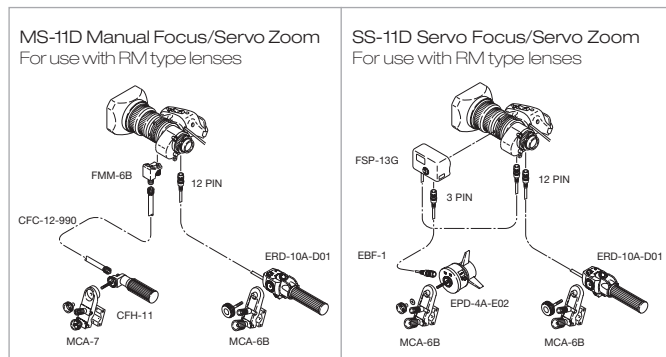

▶ DIGI POWER rear control kits